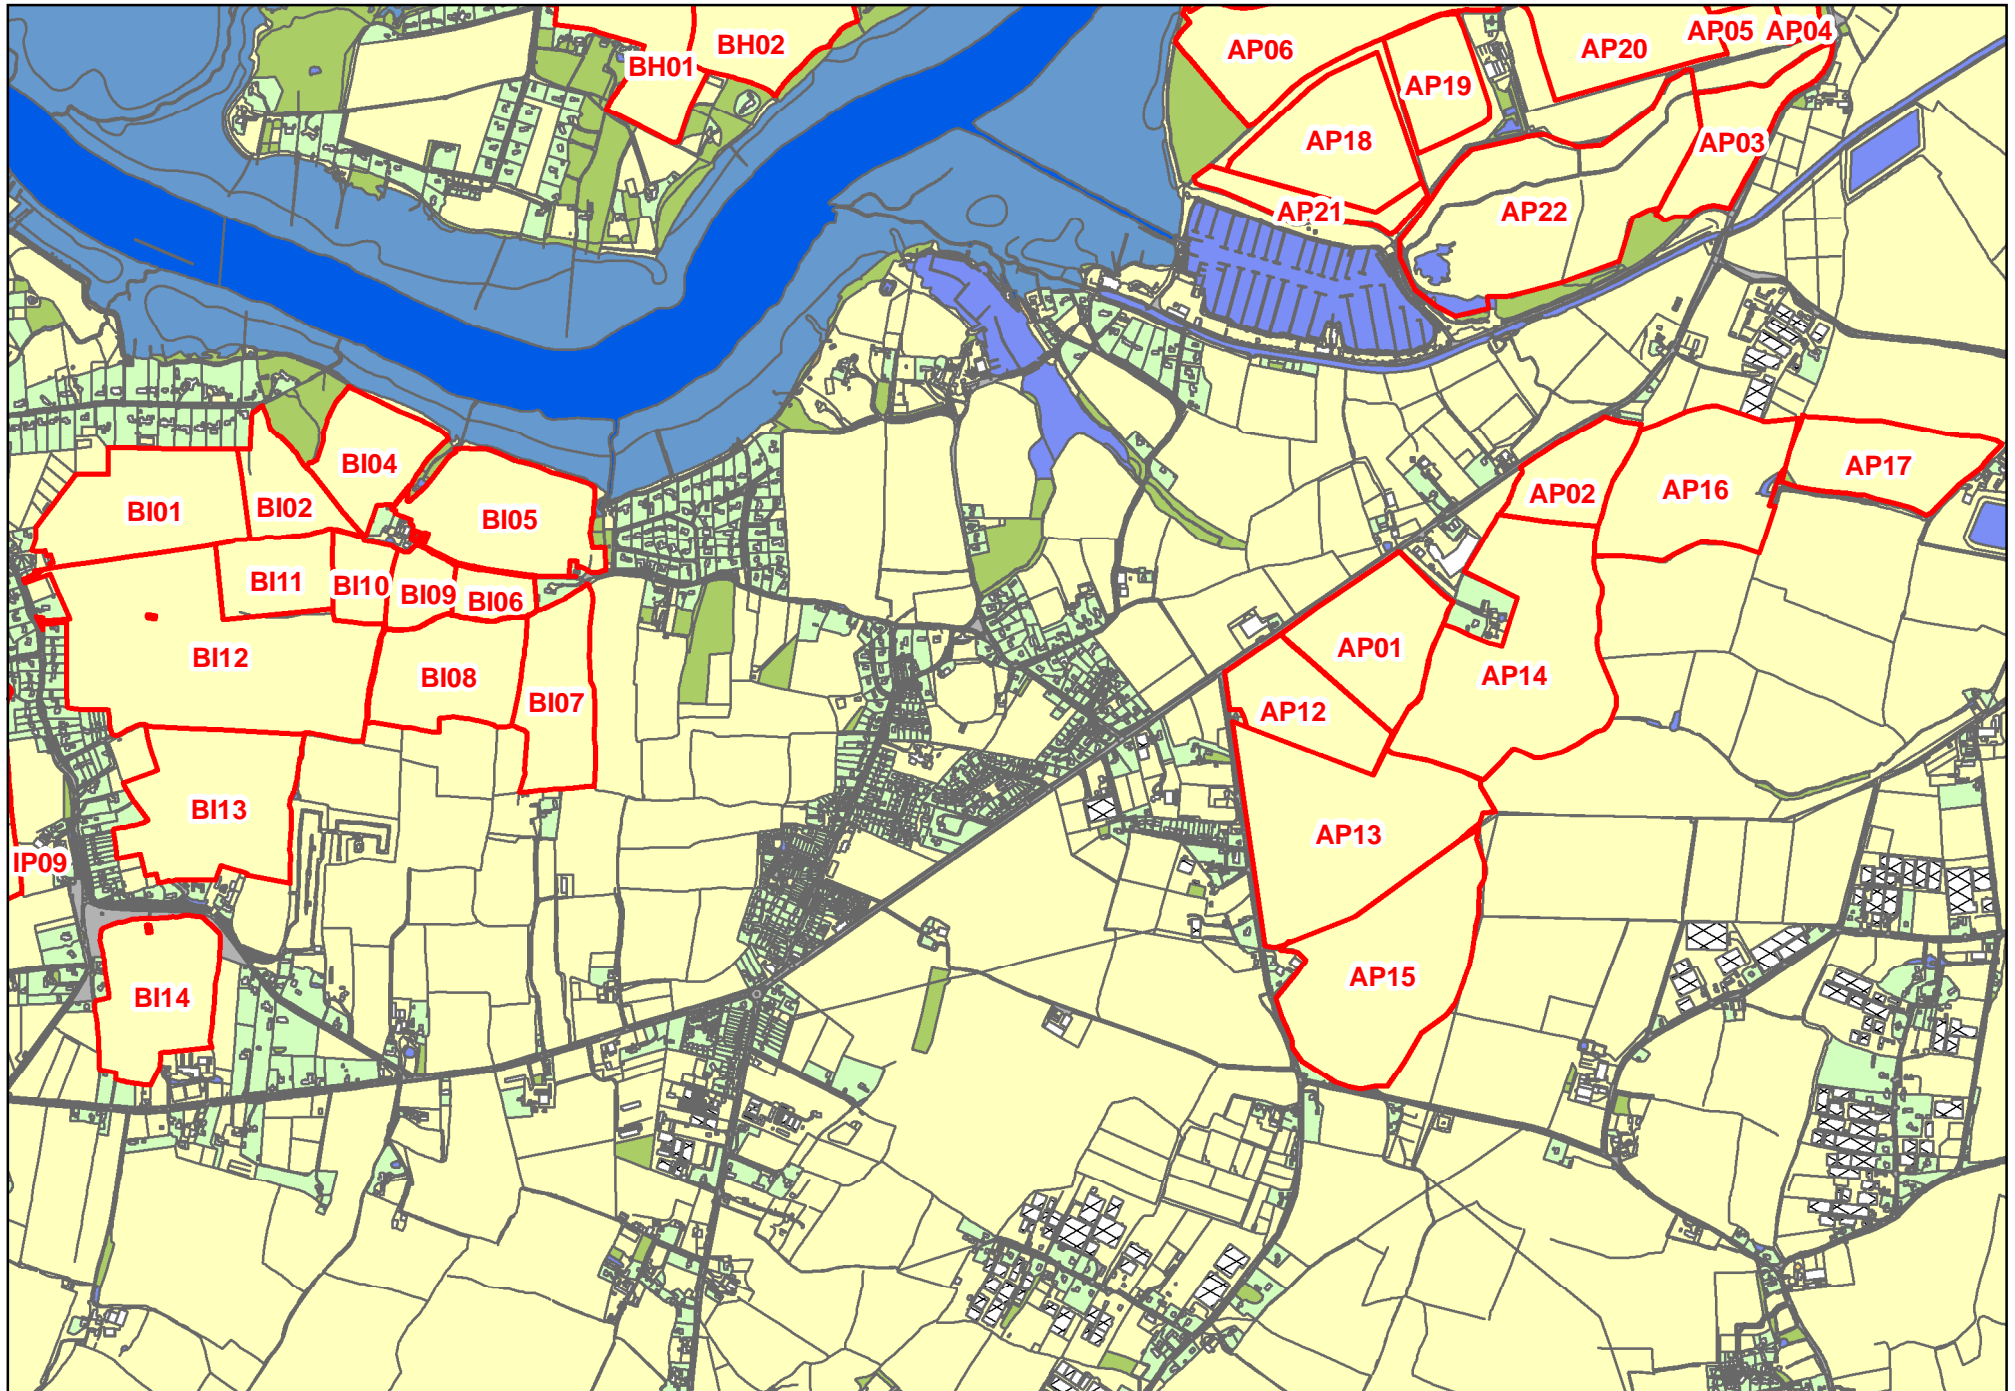

Goose Watch 2008- Birdham

Map produced by Chichester Harbour Conservancy
Reproduced from or based upon 2008 Ordnance Survey material
with permission of the Controller of HMSO (c) Crown Copyright
reserved. Unauthorised reproduction infringes Crown copyright and
may lead to prosecution or civil proceedings West Sussex County
Council Licence No. 100023447