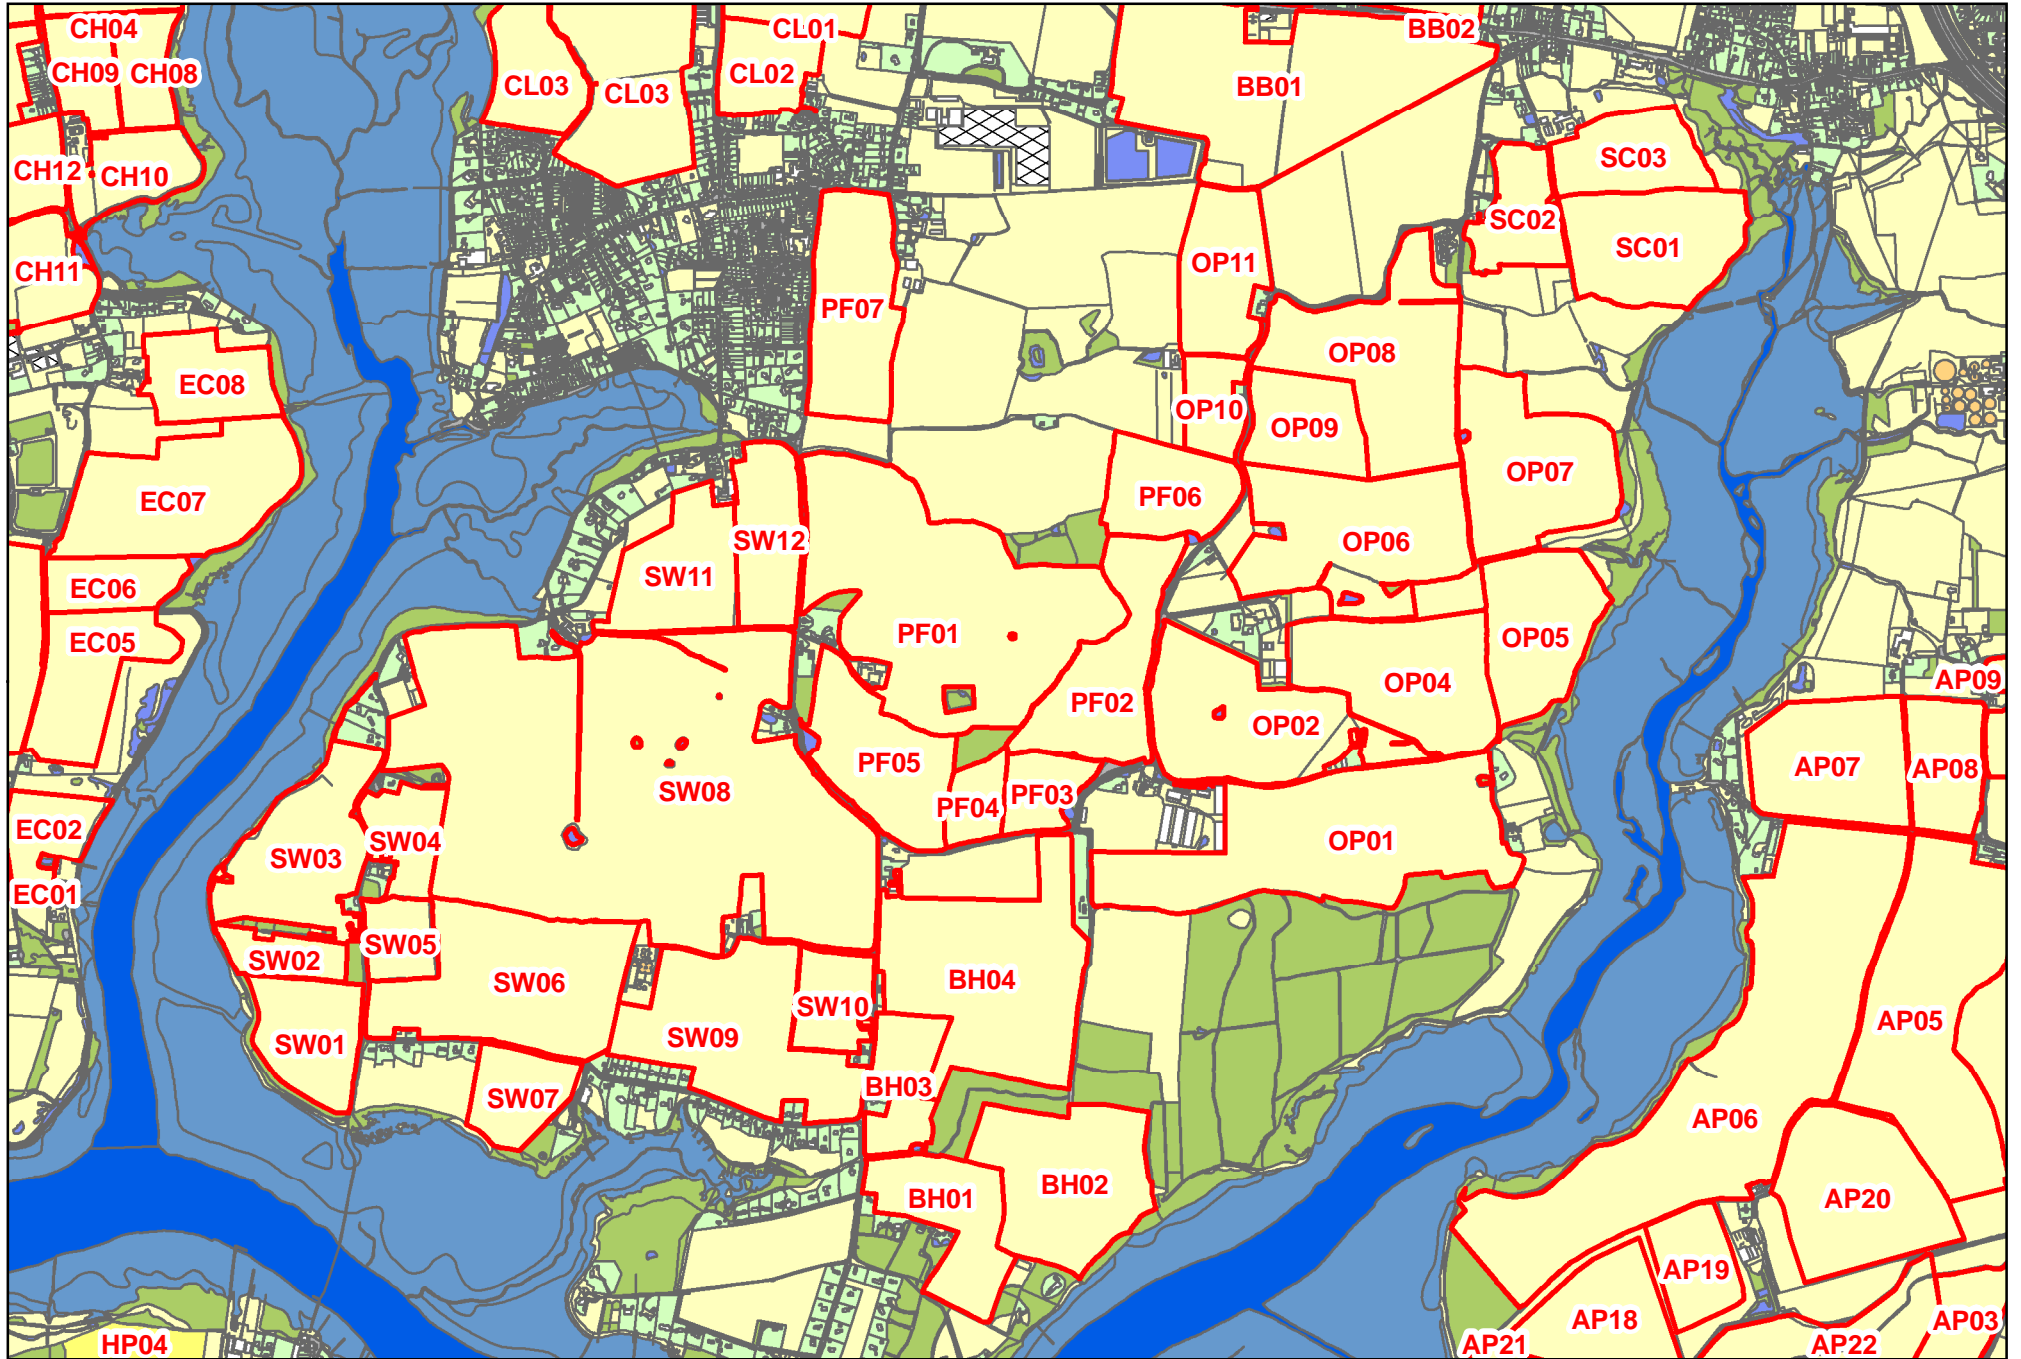

Goose watch 2008- Bosham

Map produced by Chichester Harbour Conservancy
Reproduced from or based upon 2008 Ordnance Survey material
with permission of the Controller of HMSO (c) Crown Copyright
reserved. Unauthorised reproduction infringes Crown copyright and
may lead to prosecution or civil proceedings West Sussex County
Council Licence No. 100023447