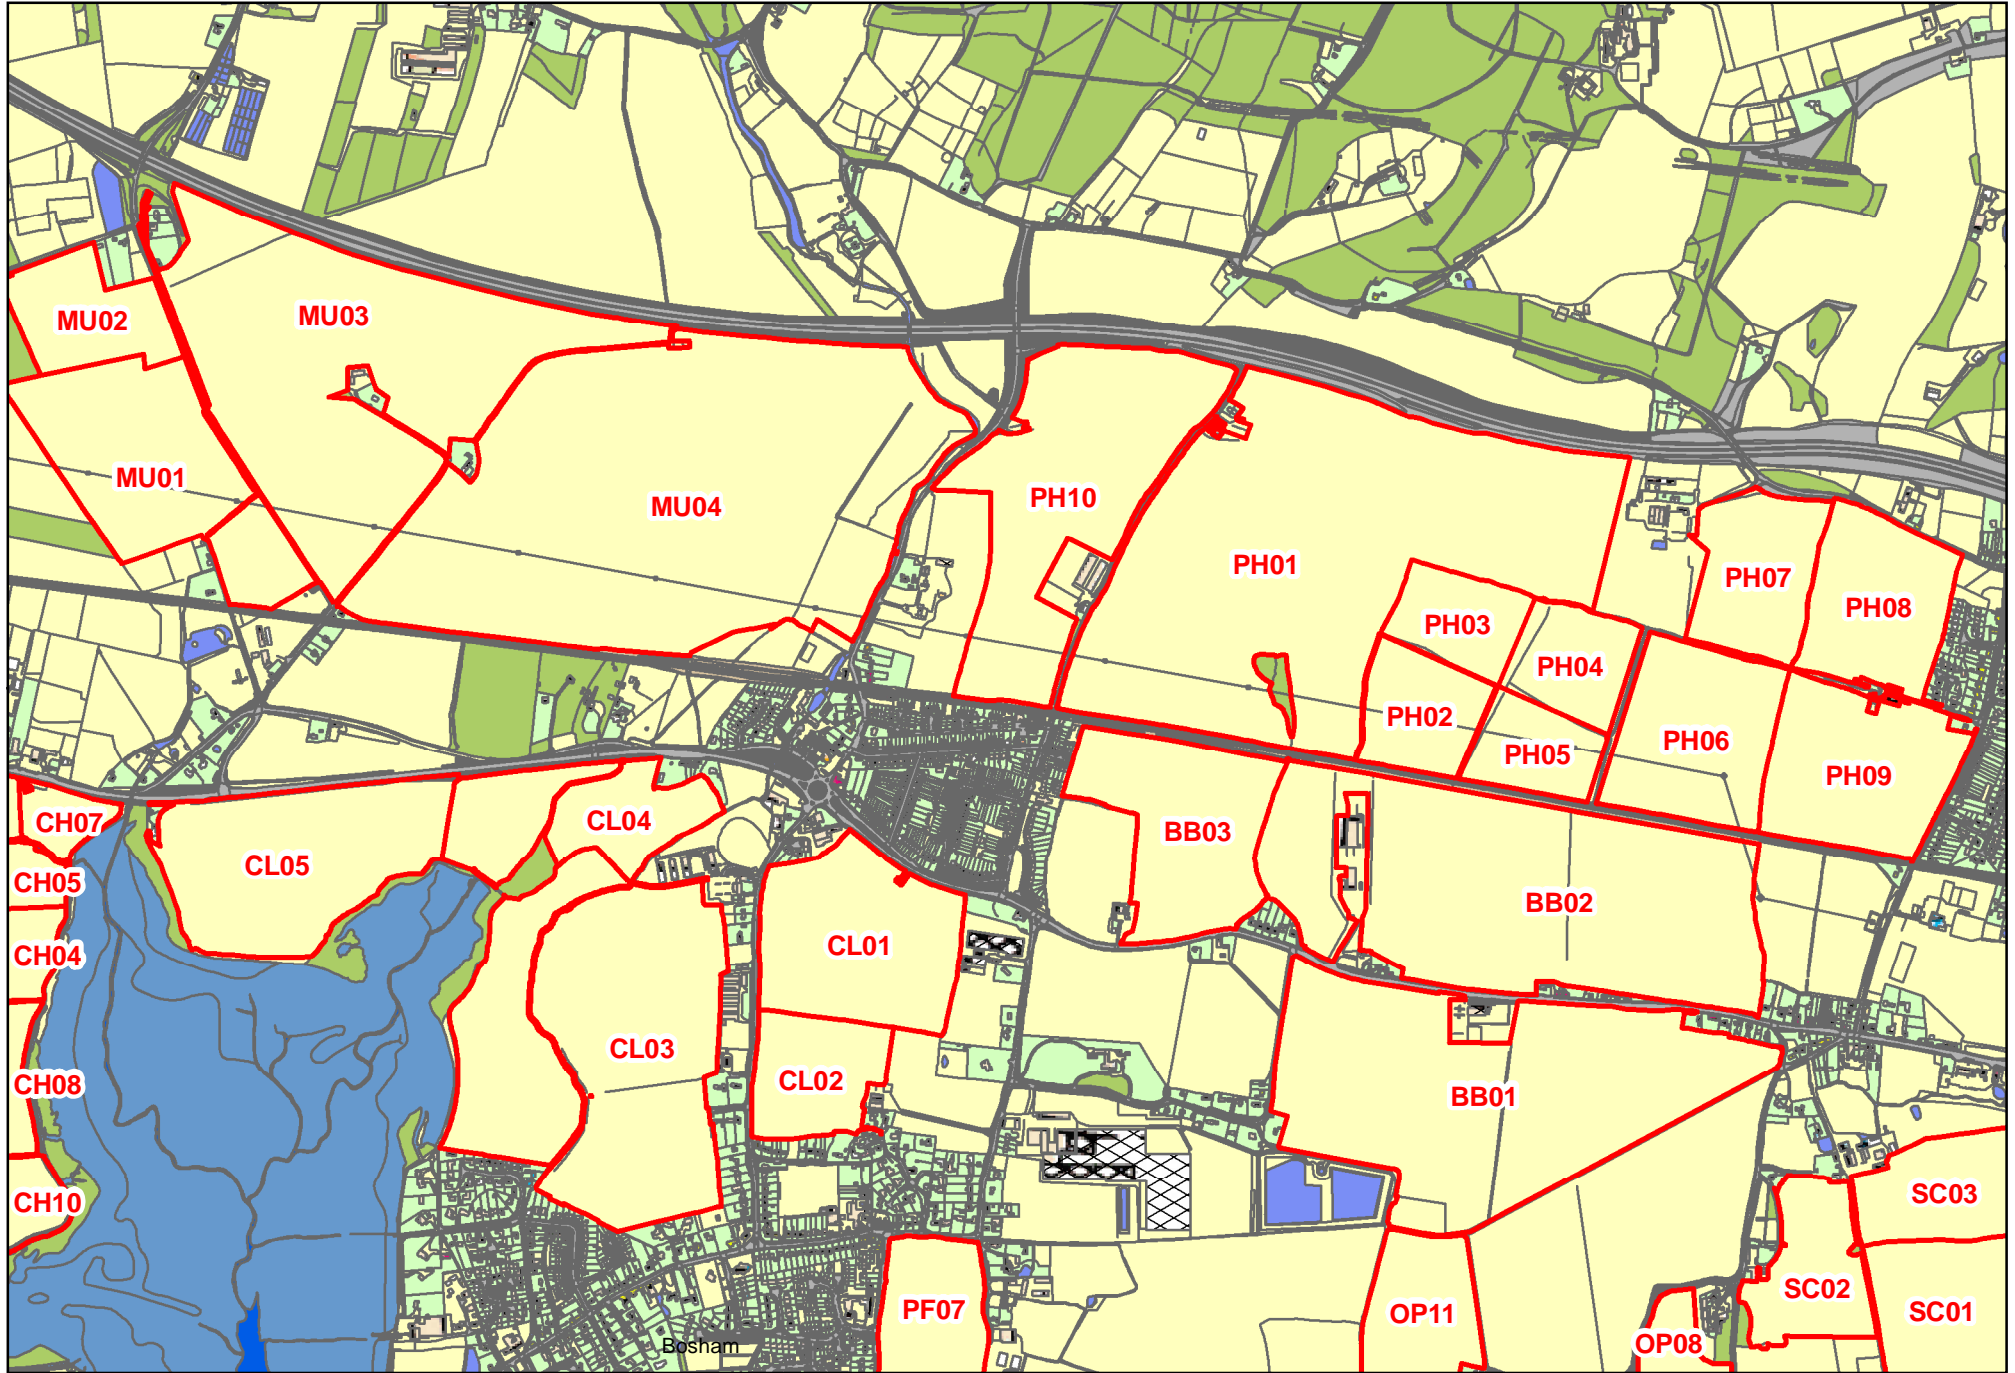

Goose Watch 2008- Broadbridge

Map produced by Chichester Harbour Conservancy
Reproduced from or based upon 2008 Ordnance Survey material
with permission of the Controller of HMSO (c) Crown Copyright
reserved. Unauthorised reproduction infringes Crown copyright and
may lead to prosecution or civil proceedings West Sussex County
Council Licence No. 100023447