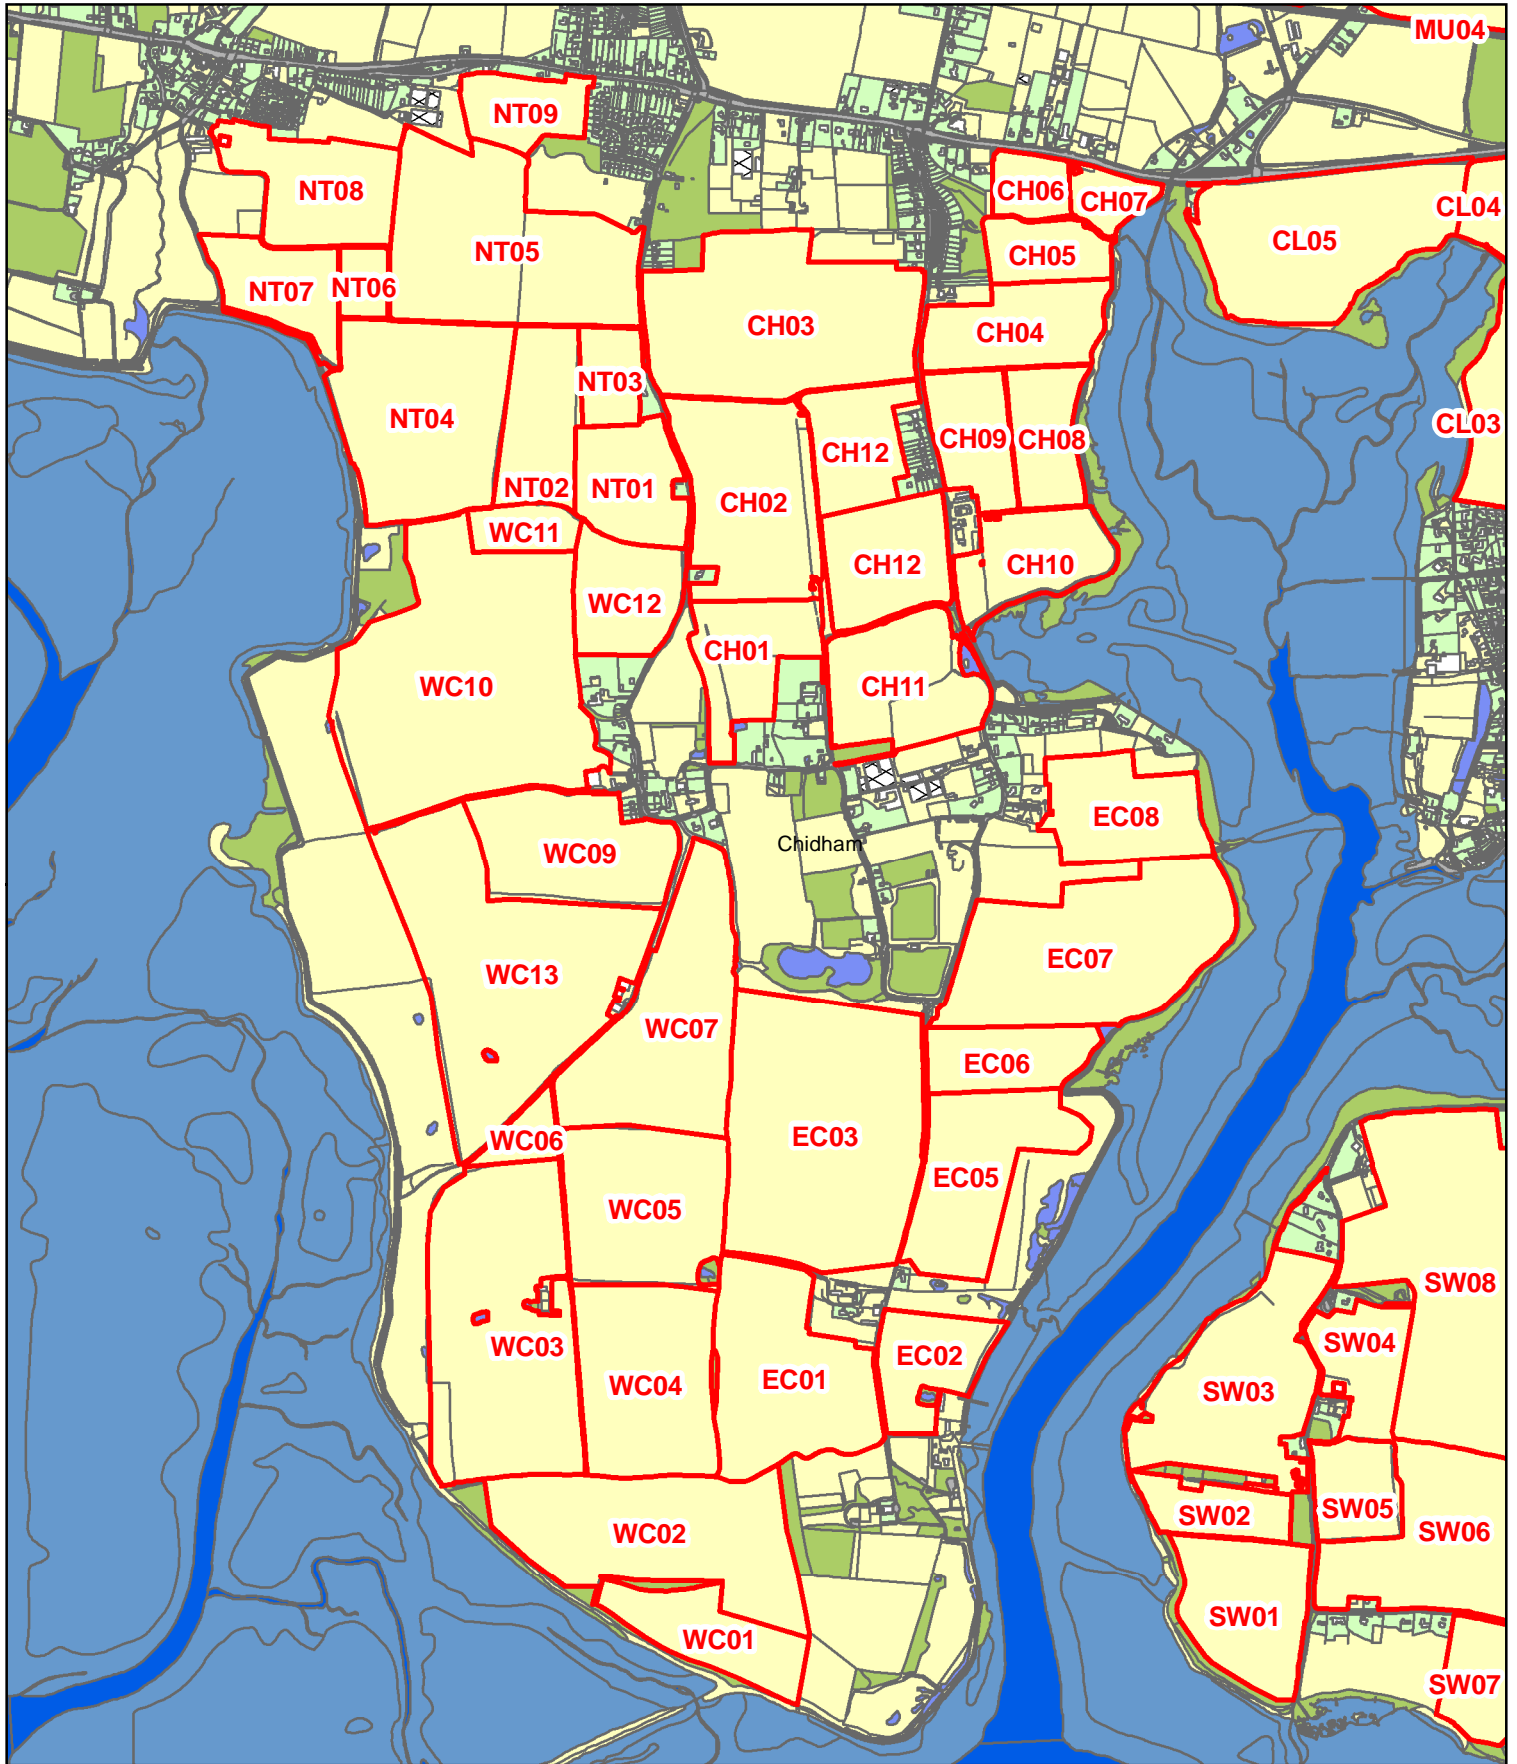

# Goose Watch 2008- Chidham

Map produced by Chichester Harbour Conservancy  
Colour Aerial Photography 2007- RGB Aerial Photography- © GeoPerspectives  
Reproduced from or based upon 2008 Ordnance Survey material  
with permission of the Controller of HMSO (c) Crown Copyright  
reserved. Unauthorised reproduction infringes Crown copyright  
and may lead to prosecution or civil proceedings West Sussex  
County Council Licence No. 100023447