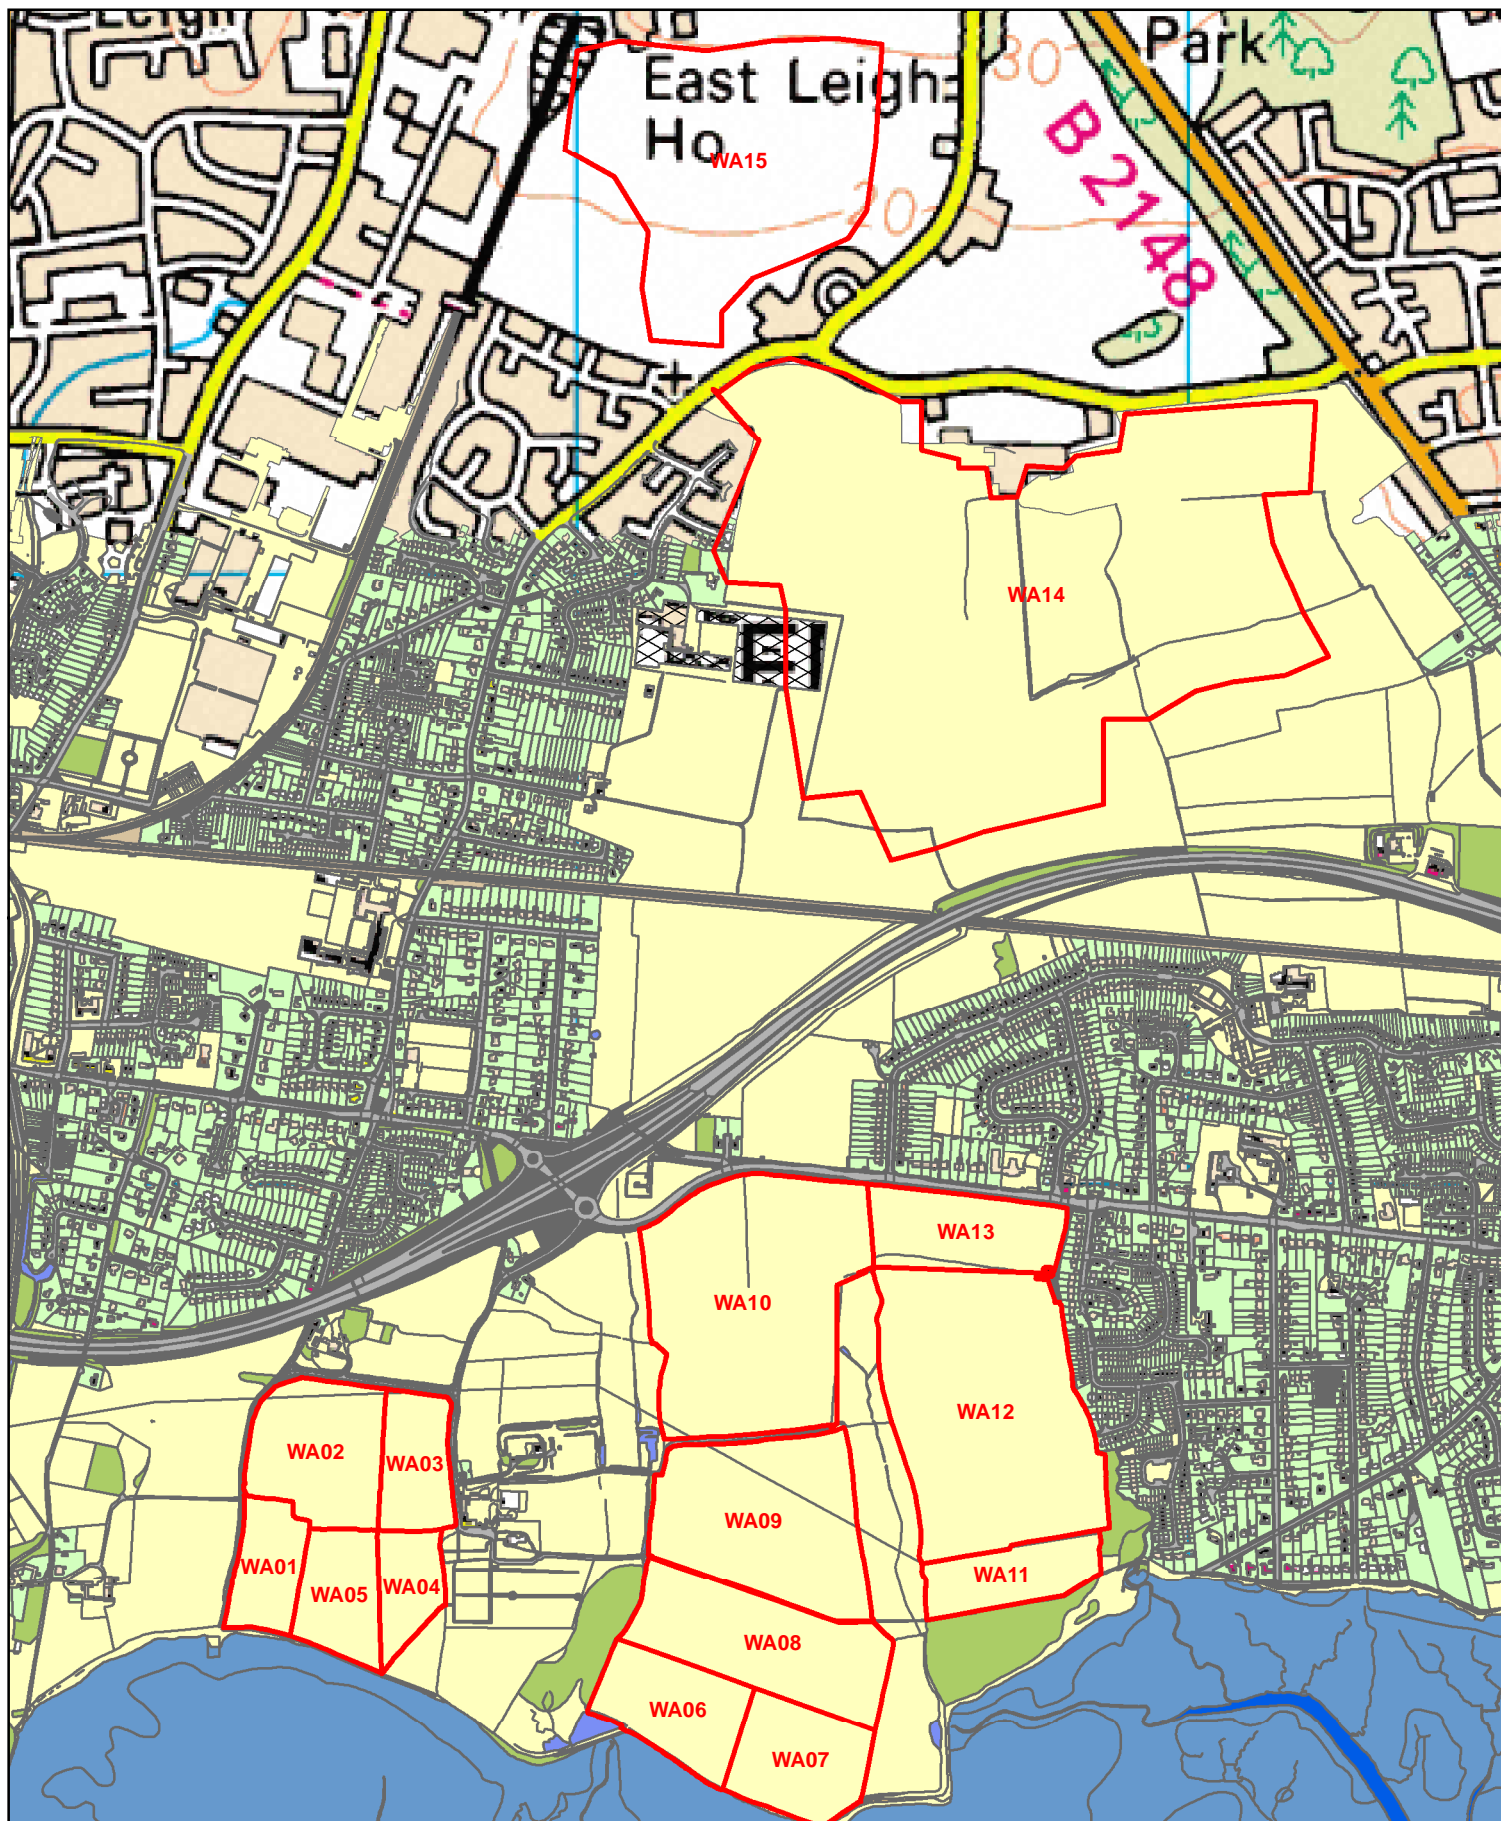

Goose Watch 2008- Emsworth

Map produced by Chichester Harbour Conservancy
Colour Aerial Photography 2007- RGB Aerial Photography- © GeoPerspectives
Reproduced from or based upon 2008 Ordnance Survey material
with permission of the Controller of HMSO (c) Crown Copyright
reserved. Unauthorised reproduction infringes Crown copyright
and may lead to prosecution or civil proceedings West Sussex
County Council Licence No. 100023447