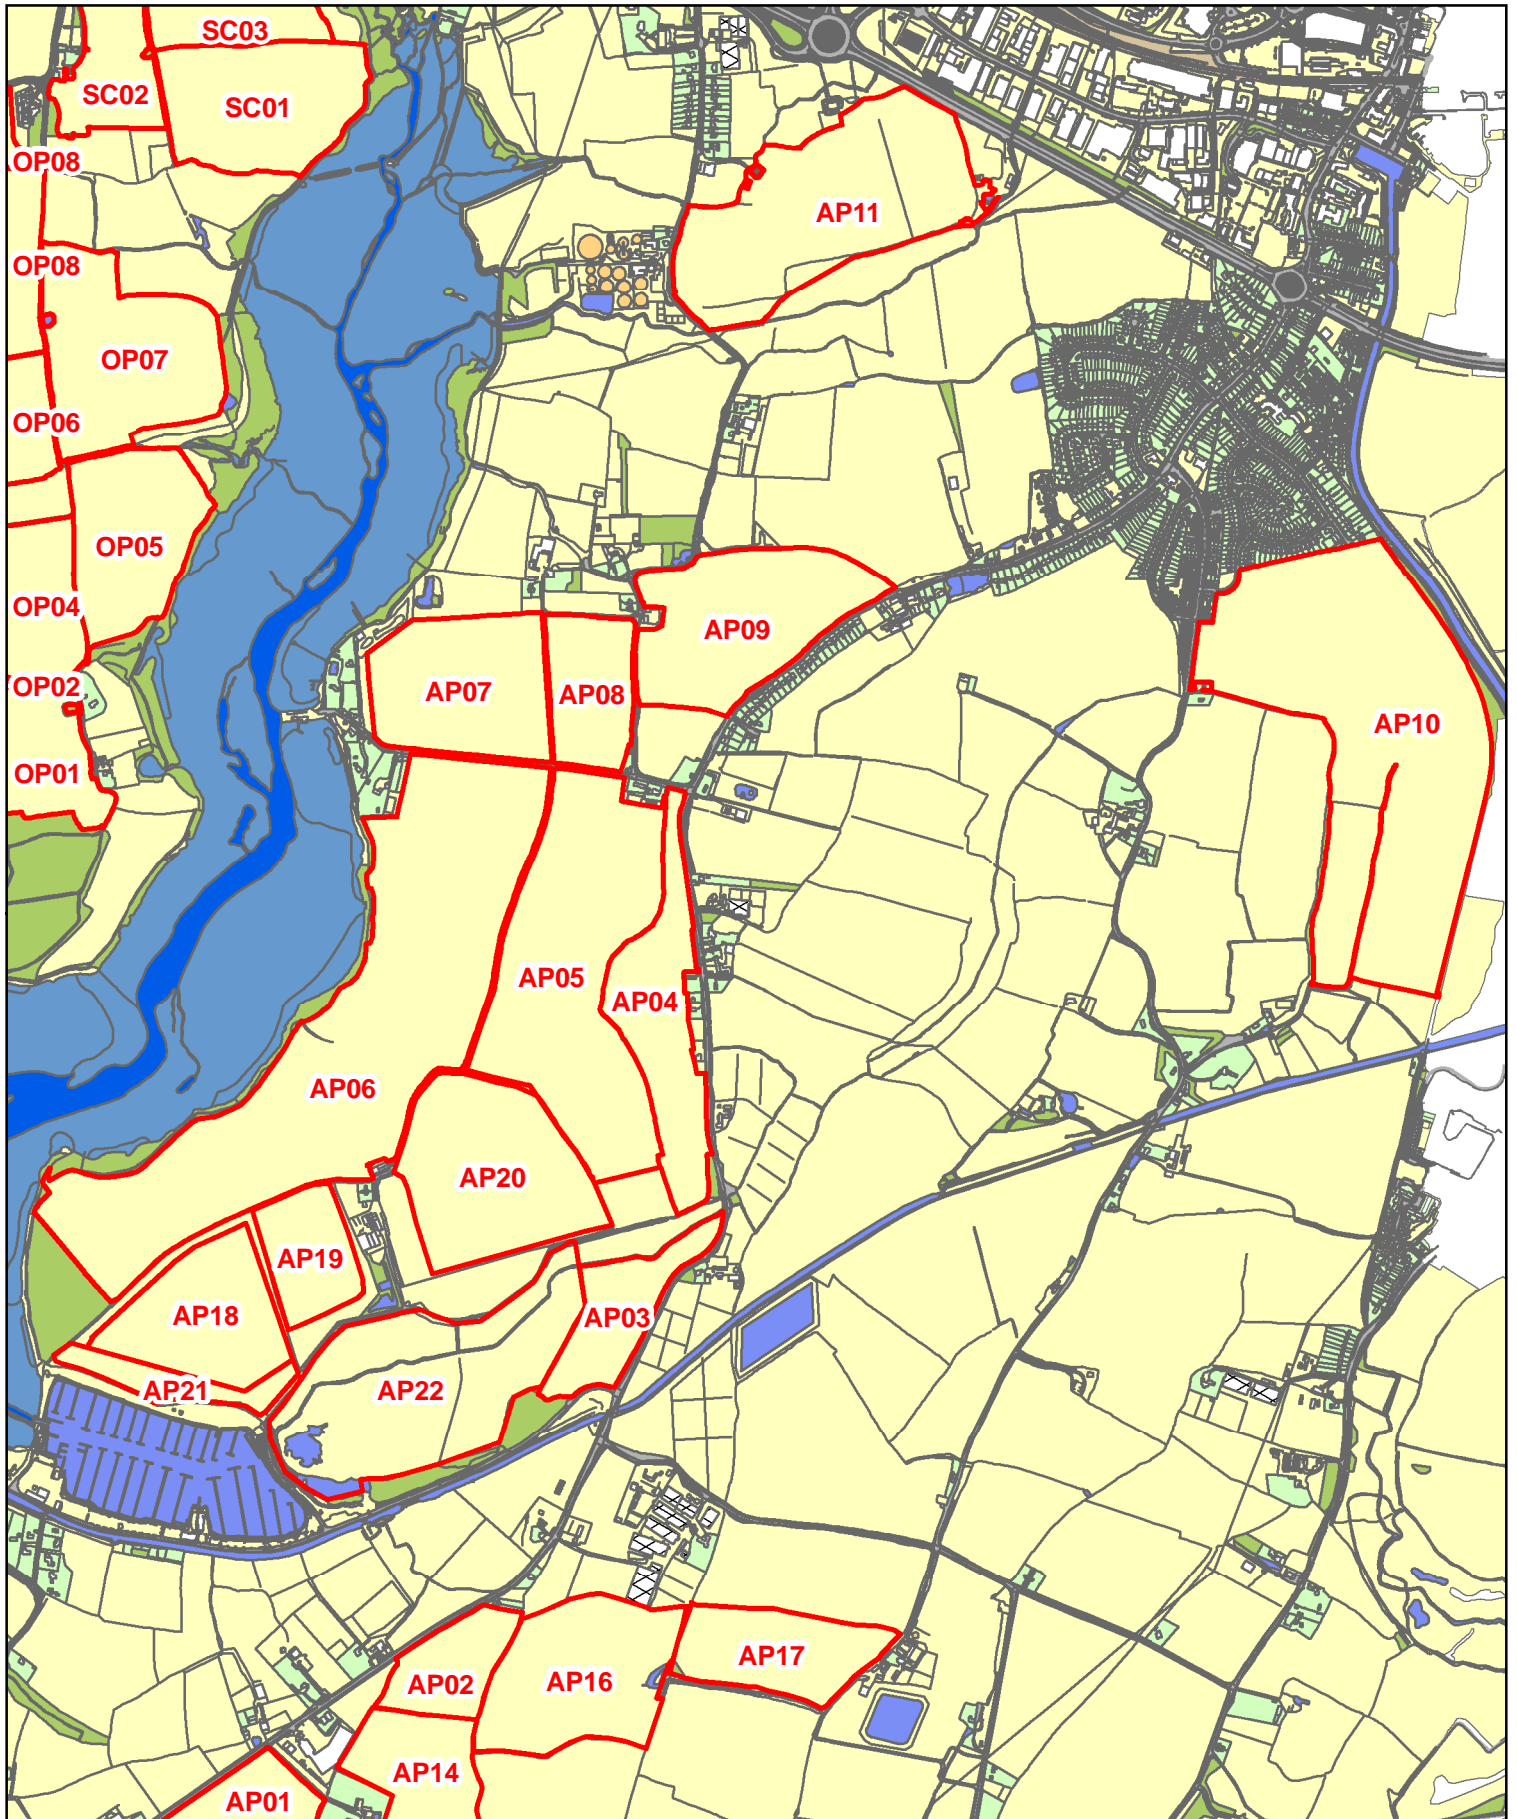

Goose Watch 2008- Fishbourne

Map produced by Chichester Harbour Conservancy
Reproduced from or based upon 2008 Ordnance Survey material
with permission of the Controller of HMSO (c) Crown Copyright
reserved. Unauthorised reproduction infringes Crown copyright
and may lead to prosecution or civil proceedings West Sussex
County Council Licence No. 100023447