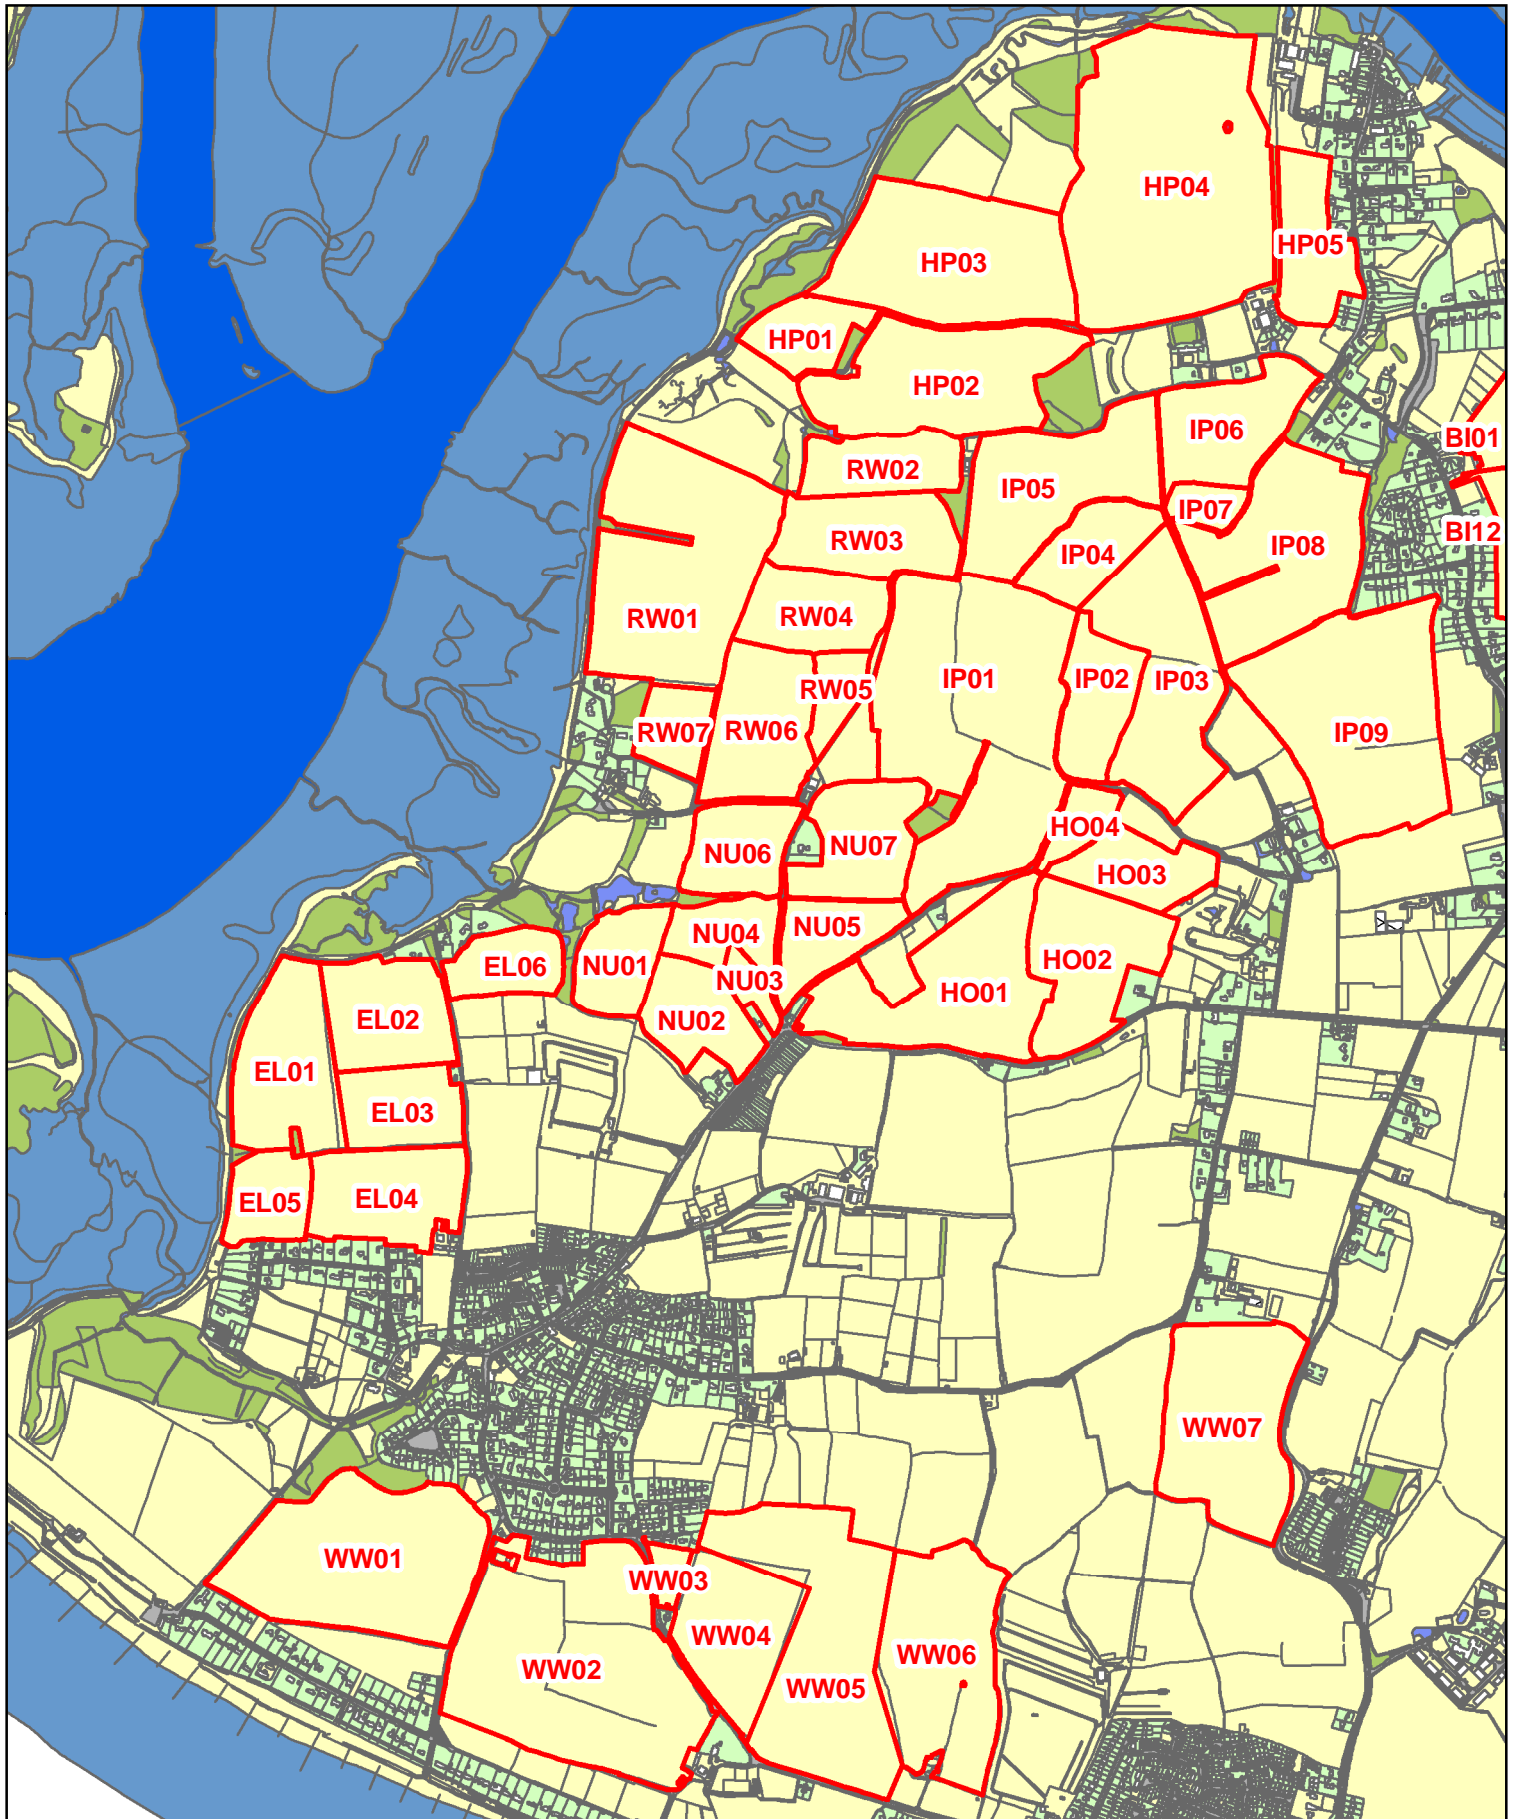

Goose Watch 2008- Itchenor to West Wittering

Map produced by Chichester Harbour Conservancy
Reproduced from or based upon 2008 Ordnance Survey material
with permission of the Controller of HMSO (c) Crown Copyright
reserved. Unauthorised reproduction infringes Crown copyright
and may lead to prosecution or civil proceedings West Sussex
County Council Licence No. 100023447