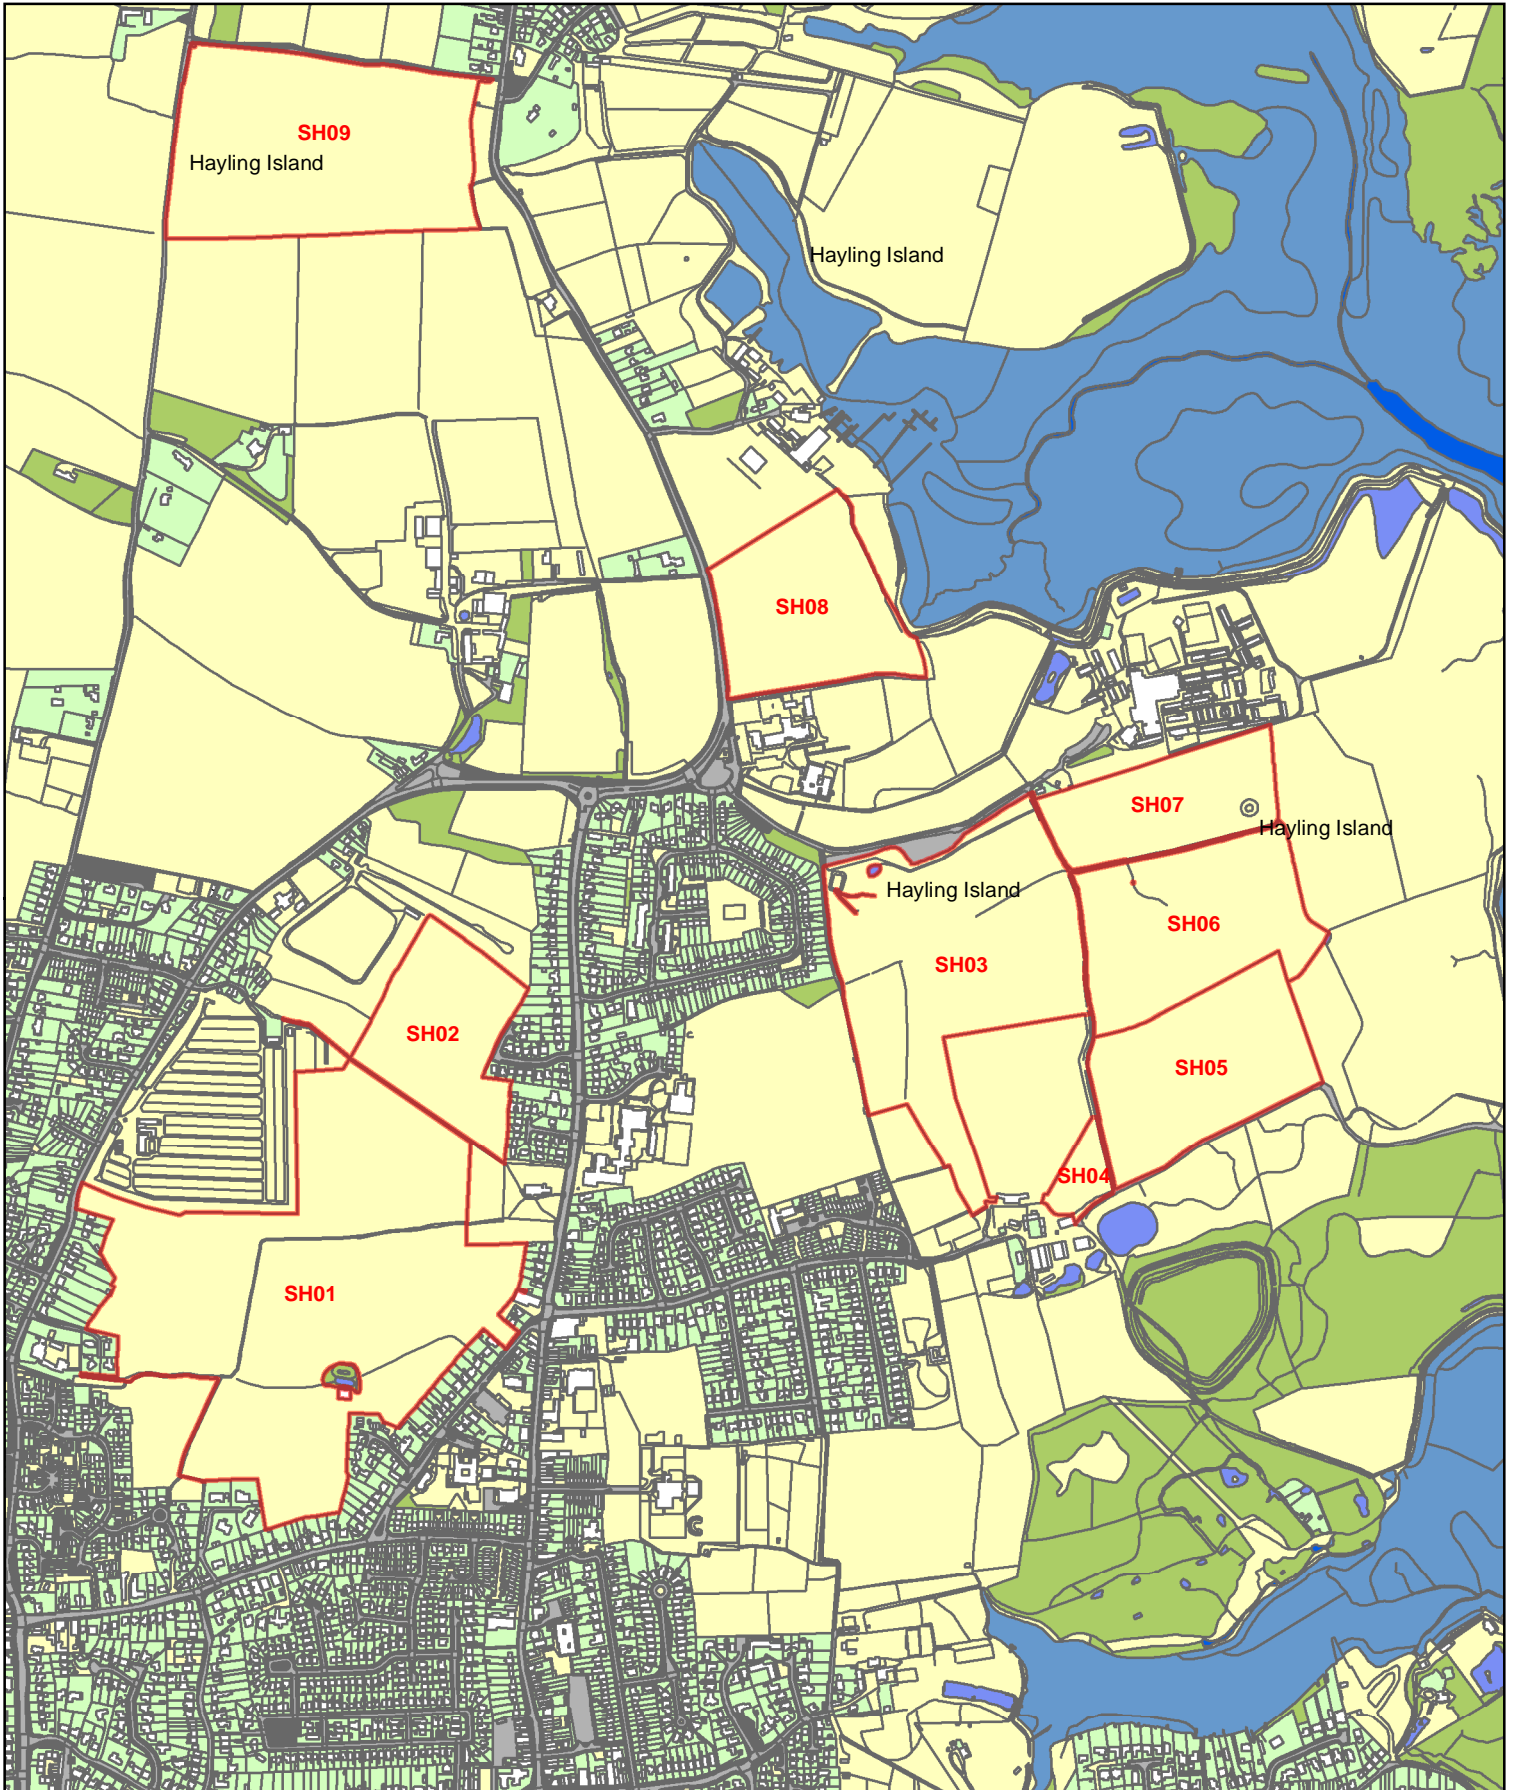

Goose Watch 2008- South Hayling

Map produced by Chichester Harbour Conservancy
Reproduced from or based upon 2008 Ordnance Survey material
with permission of the Controller of HMSO (c) Crown Copyright
reserved. Unauthorised reproduction infringes Crown copyright
and may lead to prosecution or civil proceedings West Sussex
County Council Licence No. 100023447