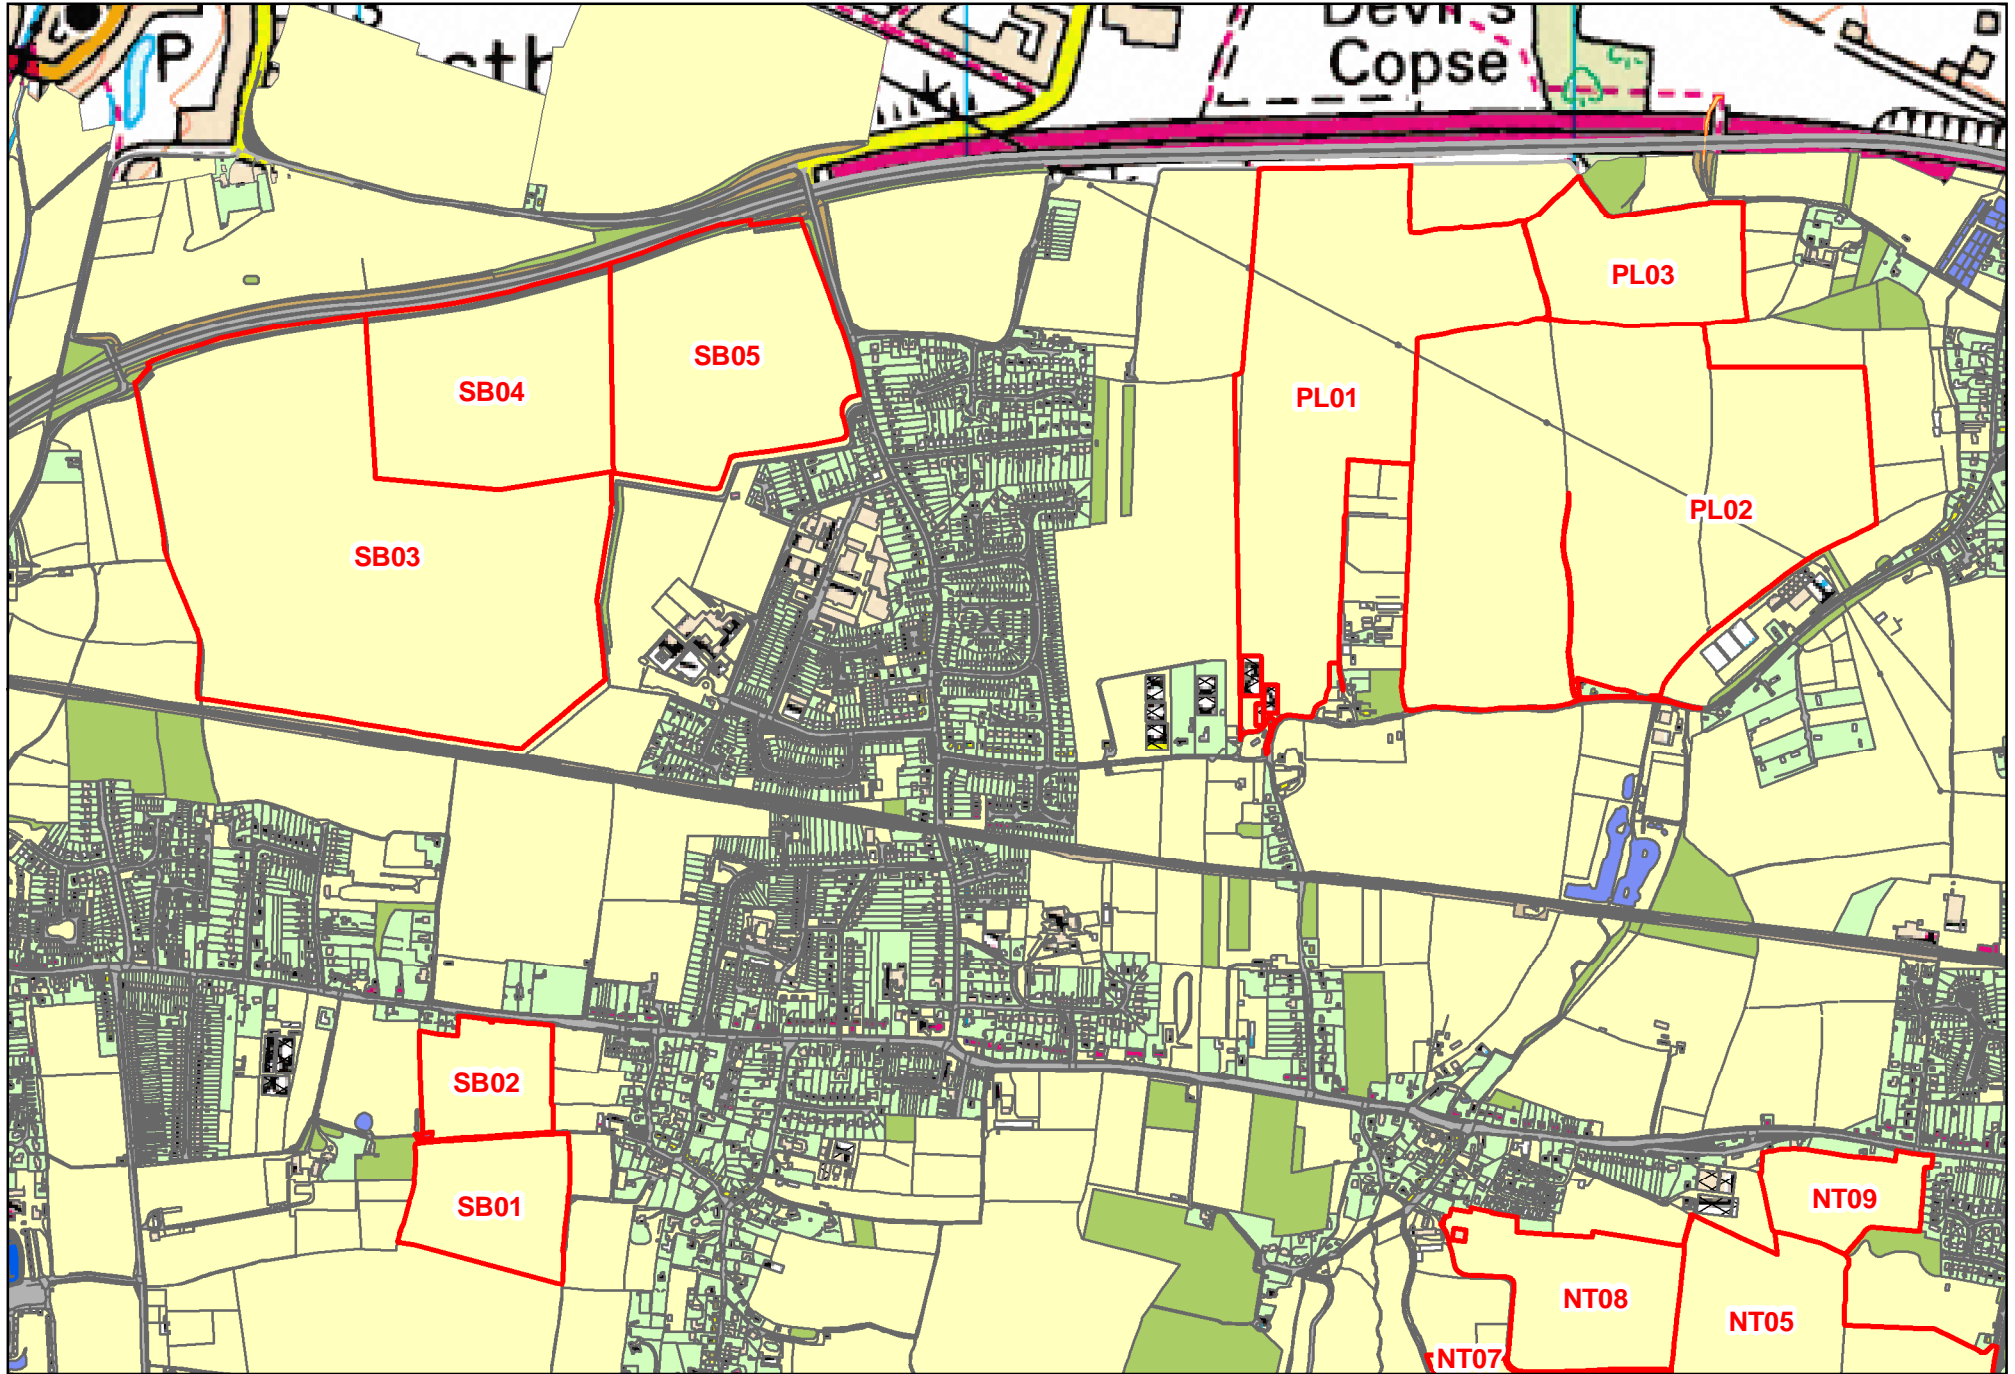

# Goose Watch 2008- Southbourne

Map produced by Chichester Harbour Conservancy  
Reproduced from or based upon 2008 Ordnance Survey material  
with permission of the Controller of HMSO (c) Crown Copyright  
reserved. Unauthorised reproduction infringes Crown copyright and  
may lead to prosecution or civil proceedings West Sussex County  
Council Licence No. 100023447