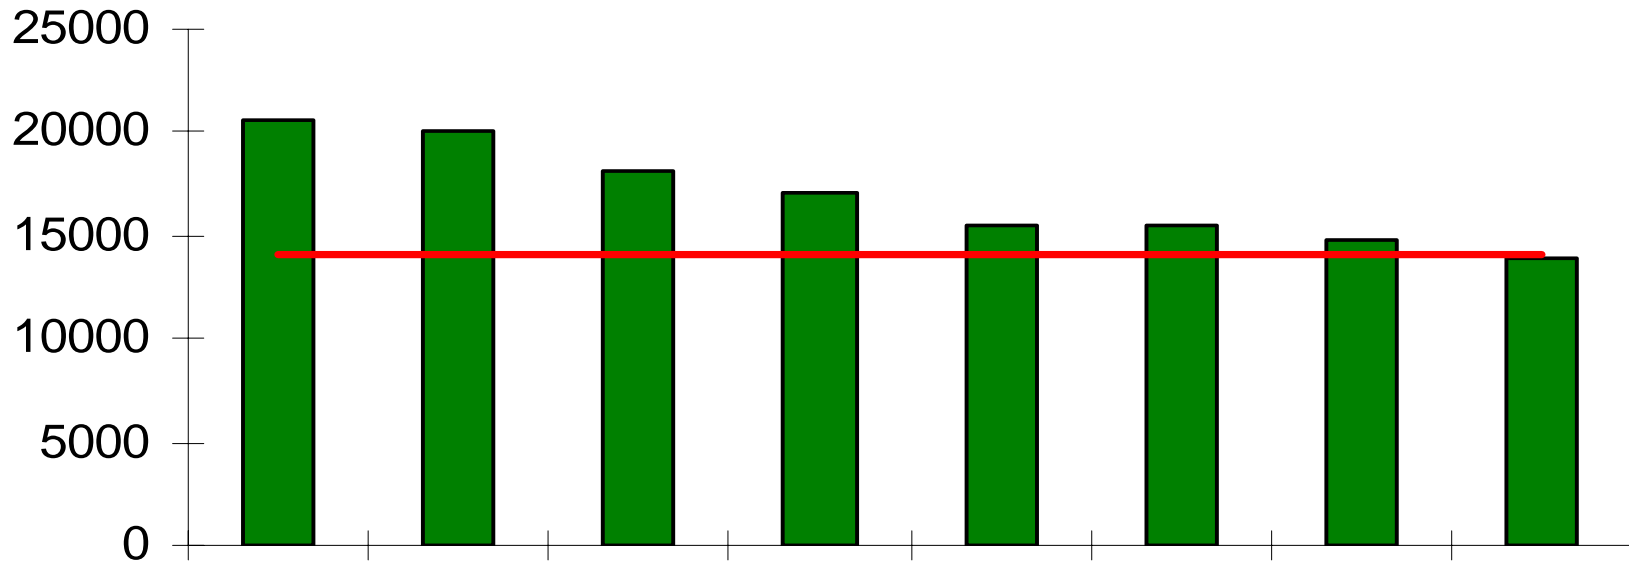

# DUNLIN

International importance level is 14,000

National importance level is 5,300

five-yearly average peak number  
of wintering birds

1993/4-1997/8  
1994/5-1998/9  
1995/6-1999/2000  
1996/7-2000/1  
1997/8-2001/2  
1998/9-2002/3  
1999/2000-2003/4  
2001/2-2004/5

five year period