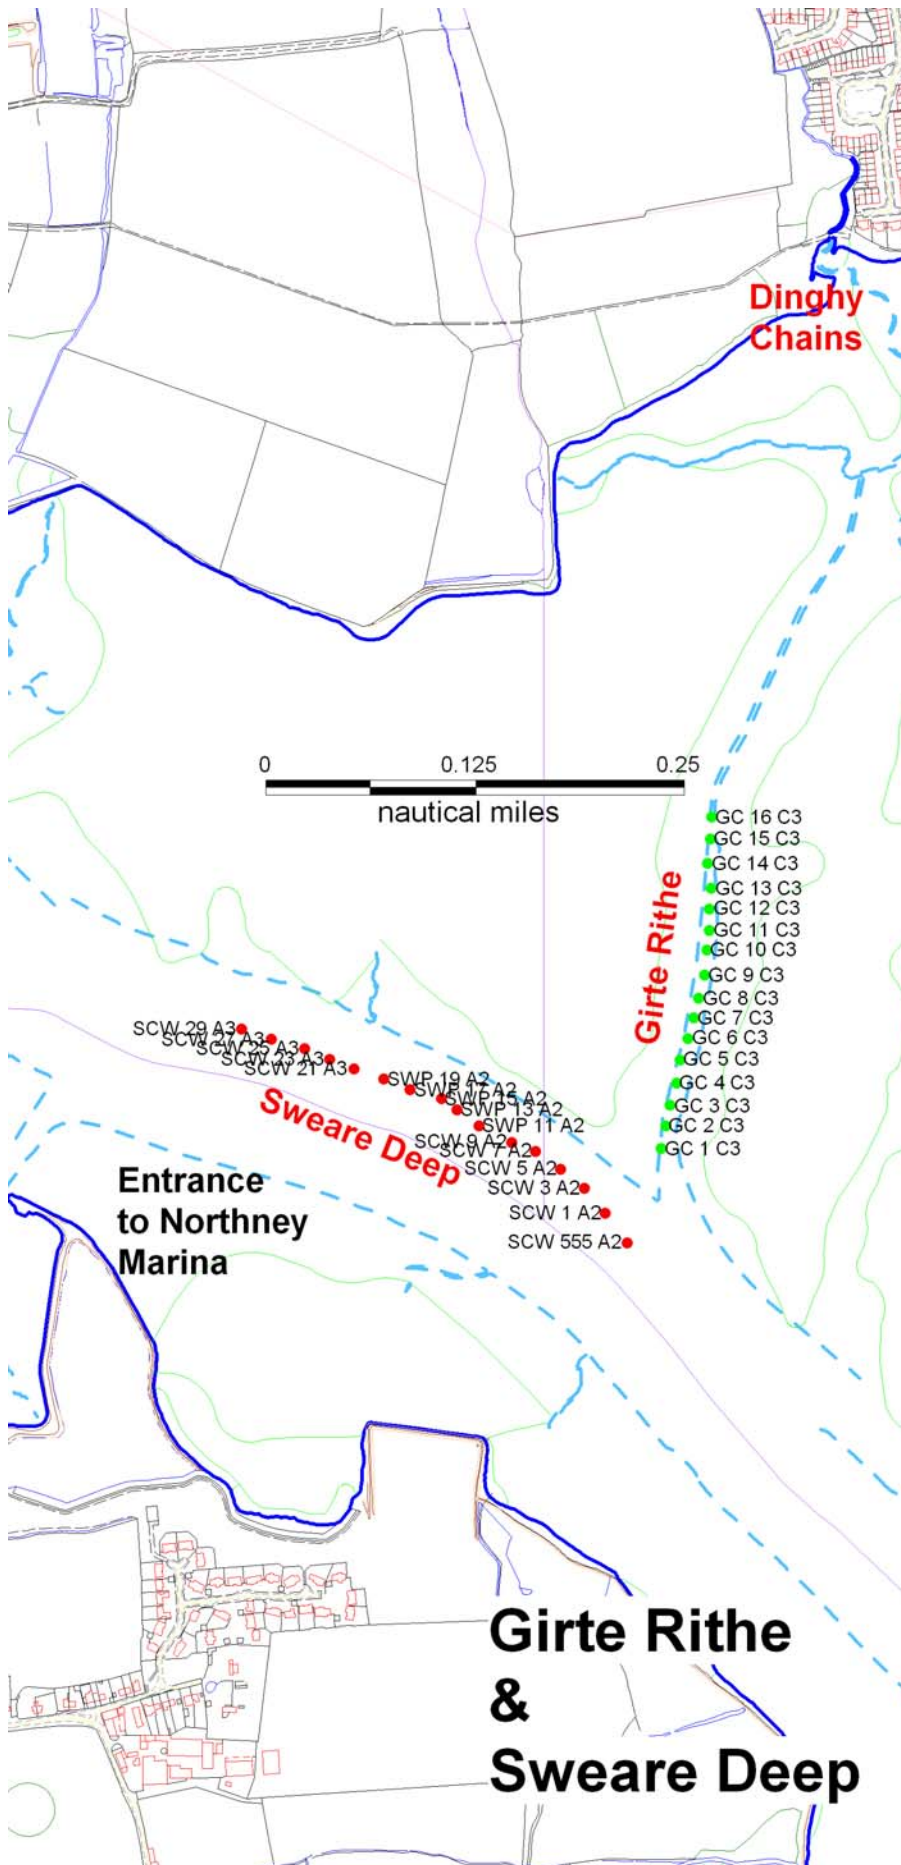

Girte Rithe & Sweare Deep:

Girte Rithe:

The C3 moorings at Girte Rithe offer half tide moorings at half the standard rate, due to the restricted access +/- 2 hrs either side of HW. Dinghies may be kept on the Conservancy hard at Nore Barn, these are available free of charge. Car parking in this area is limited to on street parking

Sweare Deep:

Deep water moorings in this area are highly sought after.

This location offers good access from the nearby Northney Marina. For details contact the Marina.

NB: *The allocation of vacant moorings is subject to the suitability of the vessel and the location of the mooring. Hirers are subject to the Conservancy 'Conditions of Hire' when accepting the offer of a mooring.*