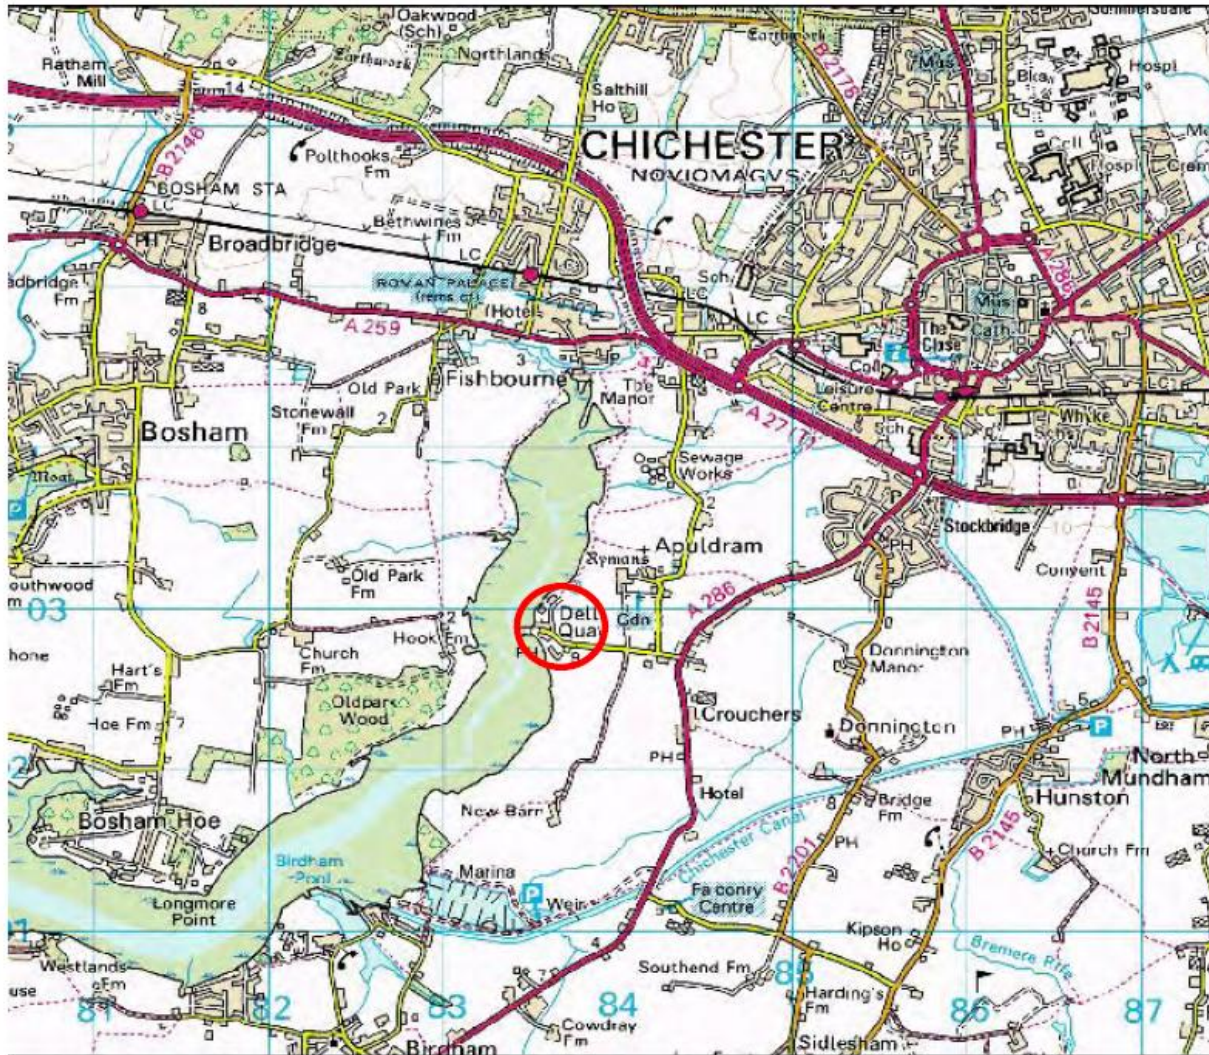

Chichester Harbour Education Centre and Dell Quay Office

Directions

Leave the A27 at the Stockbridge Roundabout, taking the A286 towards the Witterings. After about 2 miles take a right hand turn to Dell Quay. The Education Centre and classroom is located on the left hand side of the quay at the far end. Dell Quay Office is on the first floor.

Park on the roadside adjacent to the pub or along the road as there is no parking on the quay itself. Please do not park in the pub carpark itself. Please notify us if disabled access is required.

**Chichester
Harbour
Conservancy**

Chichester Harbour Education Centre 01243 789173
Dell Quay, West Sussex, PO20 7EE