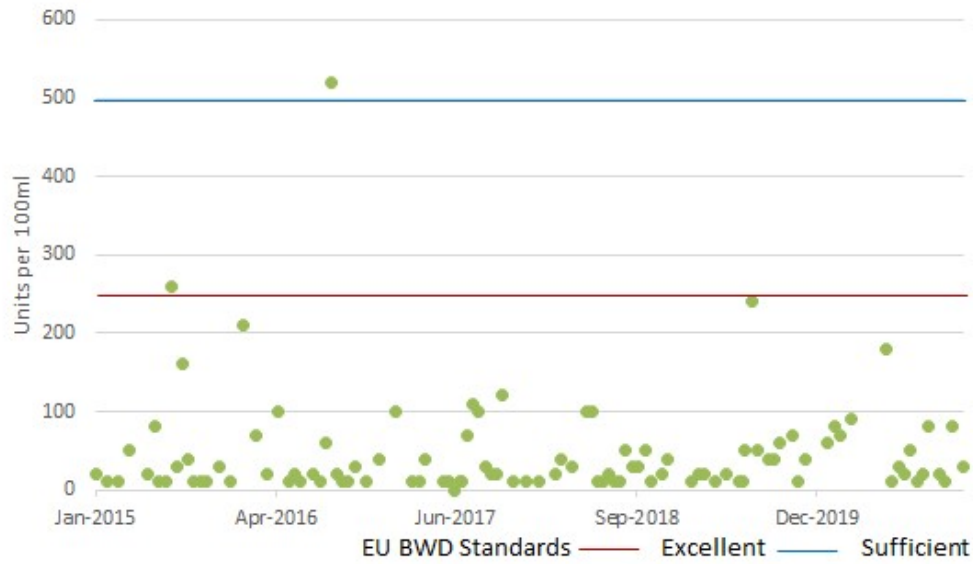

Chichester Yacht Club Slipway - Analysis of Samples Taken between 07 Jan 2015 & 14 Dec 2020

E.Coli