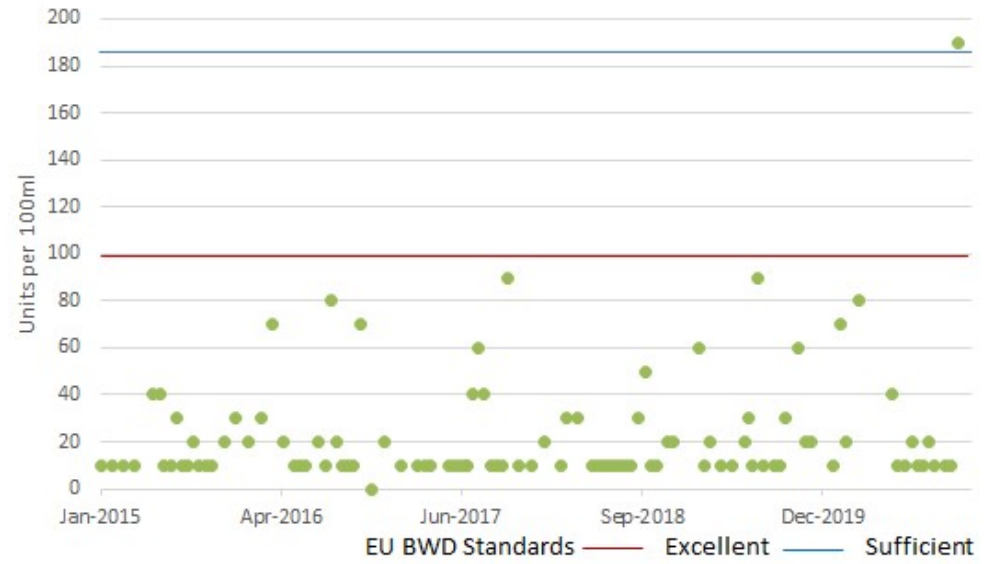

Enterococci