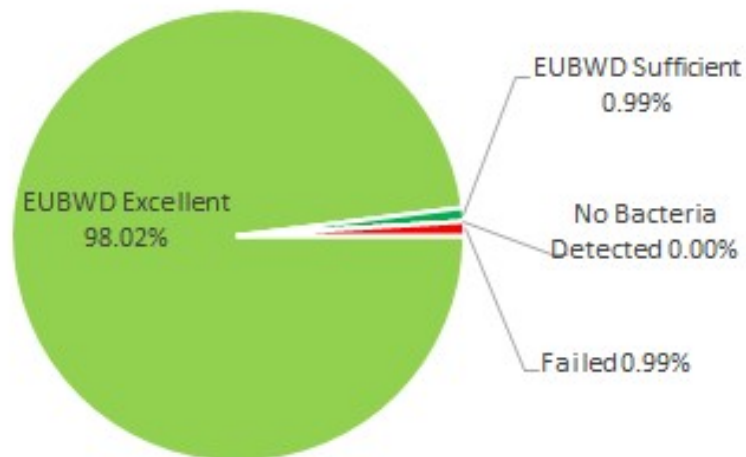

Chichester Yacht Club Slipway - Analysis of Samples Taken between 07 Jan 2015 & 14 Dec 2020

E.Coli

Enterococci