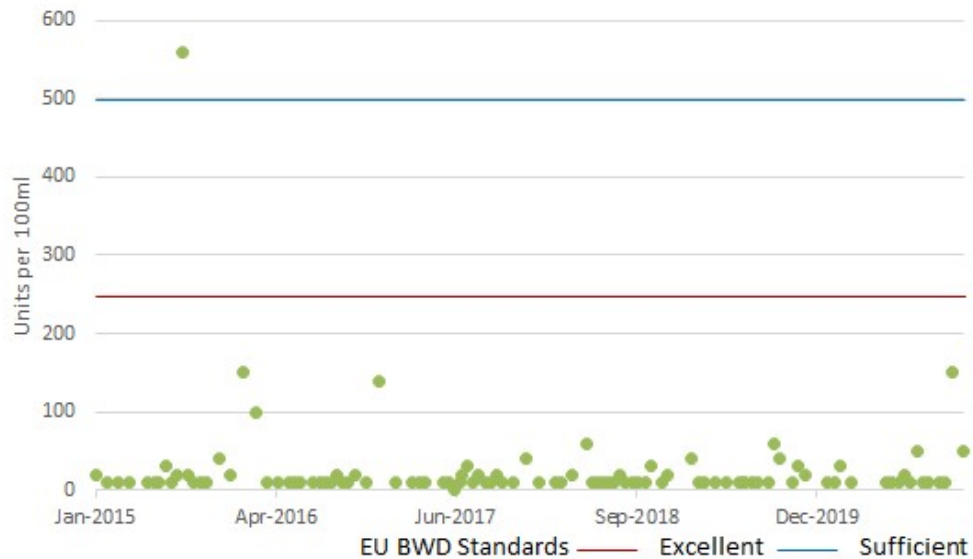

Itchenor Jetty - Analysis of Samples Taken between 07 Jan 2015 & 14 Dec 2020

E.Coli

Enterococci

E.Coli

Enterococci