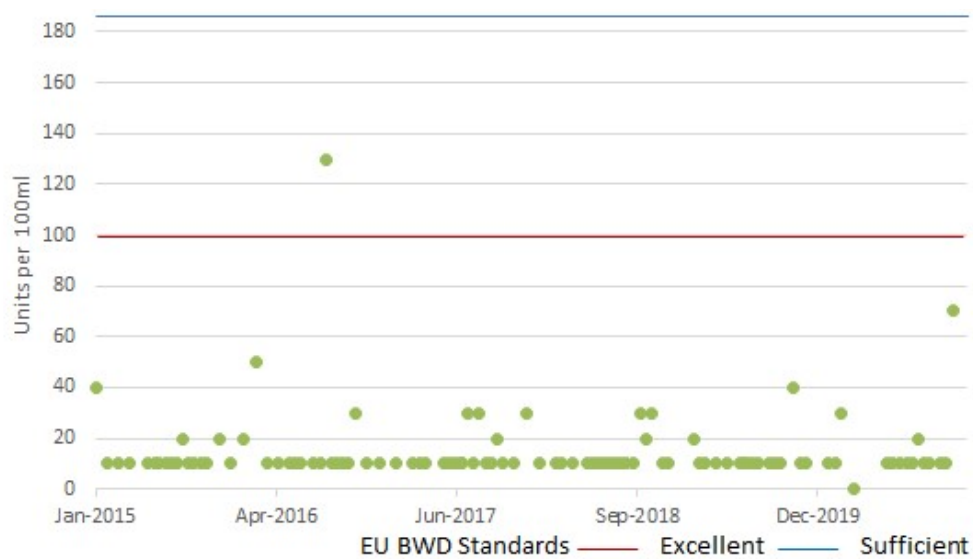

Itchenor Jetty - Analysis of Samples Taken between 07 Jan 2015 & 14 Dec 2020

E.Coli

Enterococci

E.Coli

Enterococci