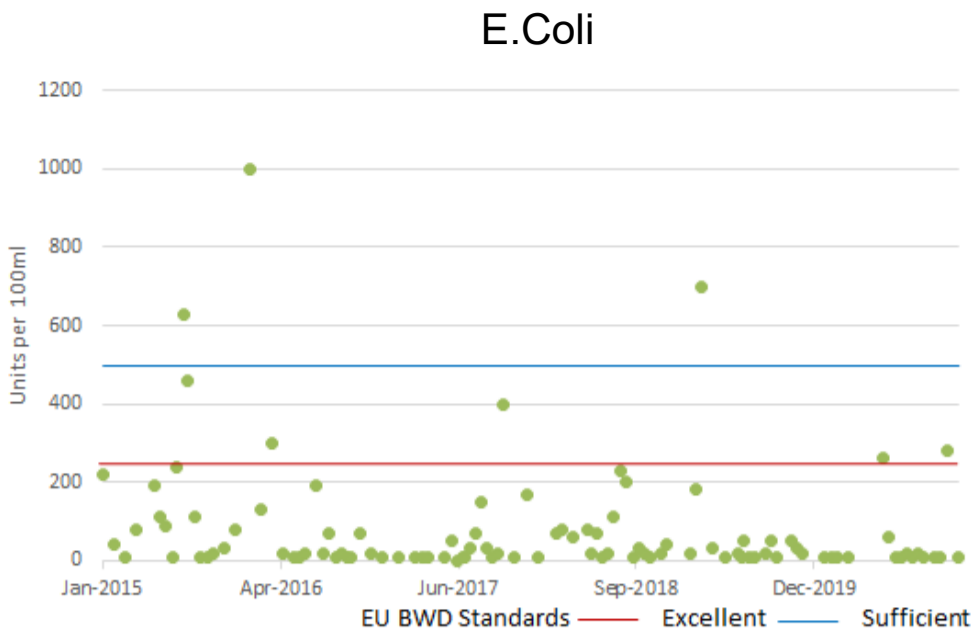

North of Dell Quay - Analysis of Samples Taken between 07 Jan 2015 & 14 Dec 2020

North of Dell Quay - Analysis of Samples Taken between 26 Jun 2007 & 14 Dec 2020

North of Dell Quay - Sample Failure Analysis