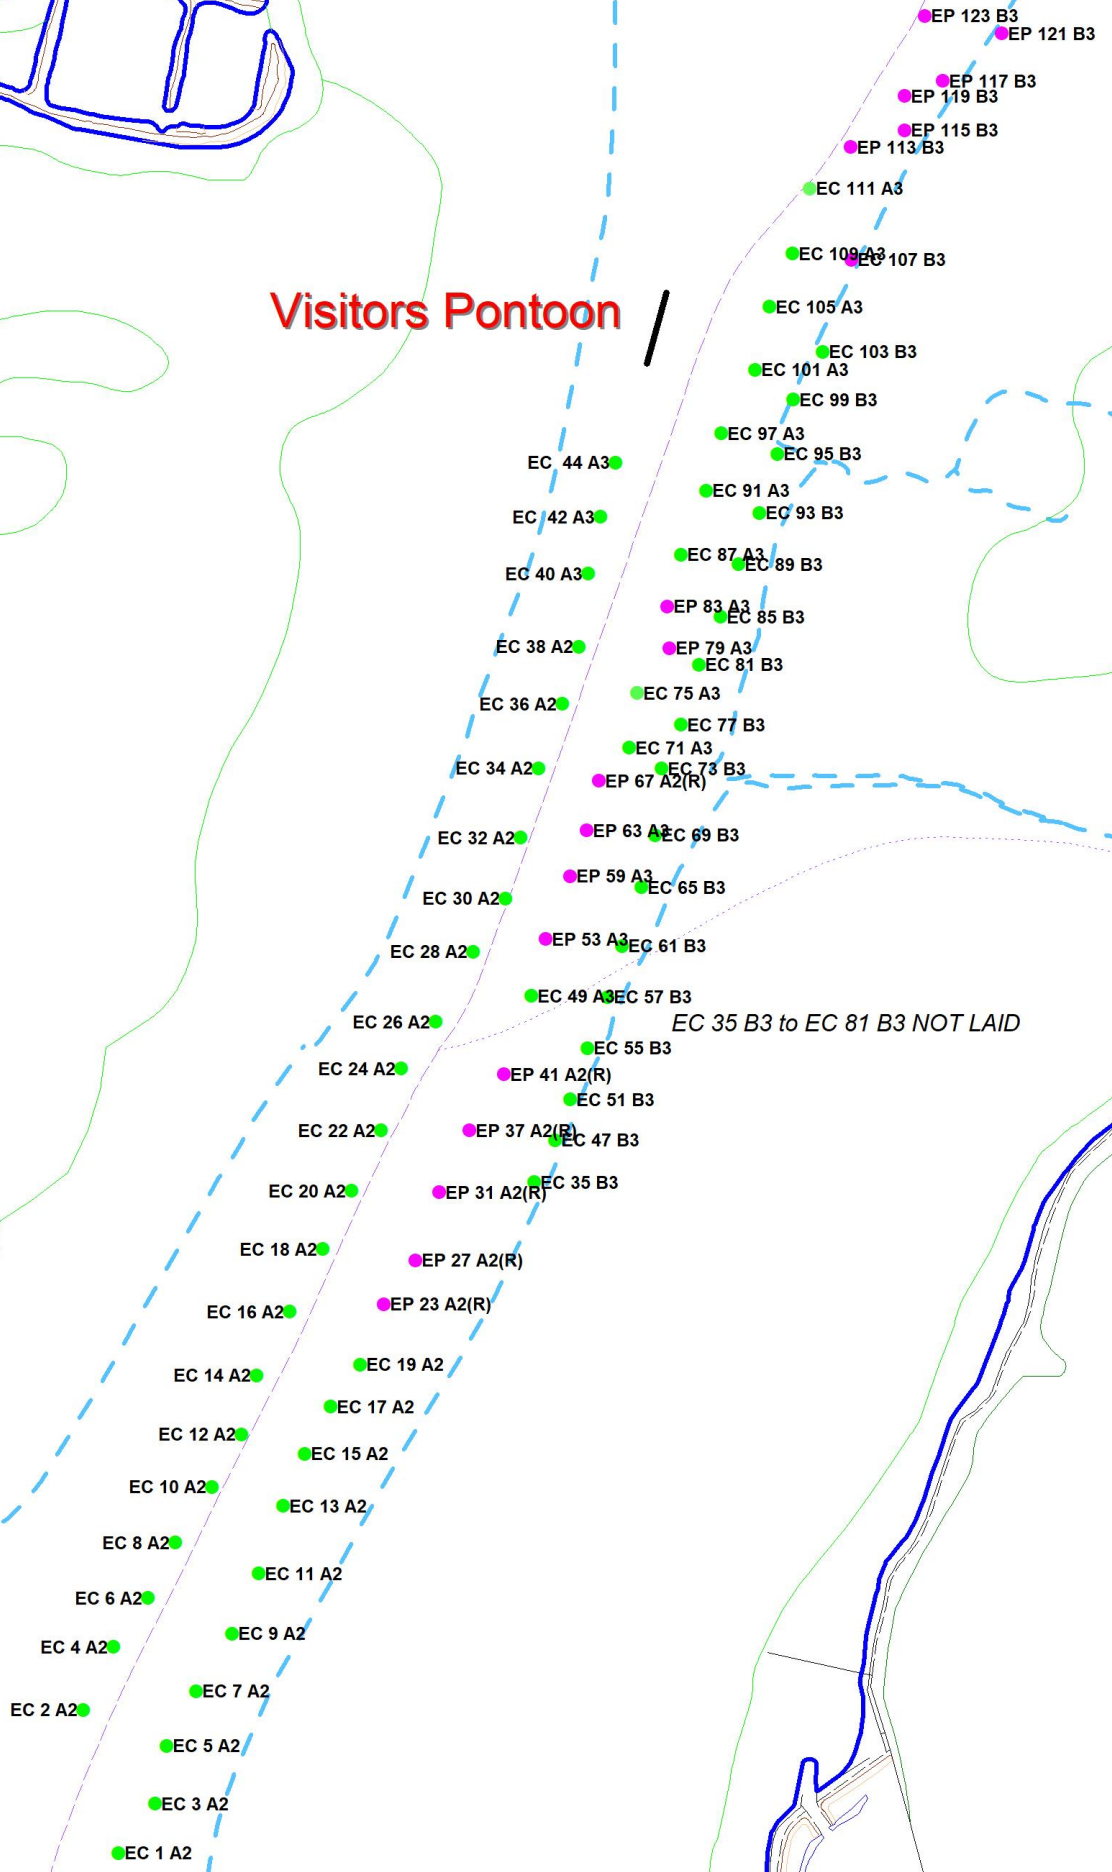

# Visitors Pontoon

EC 35 B3 to EC 81 B3 NOT LAID