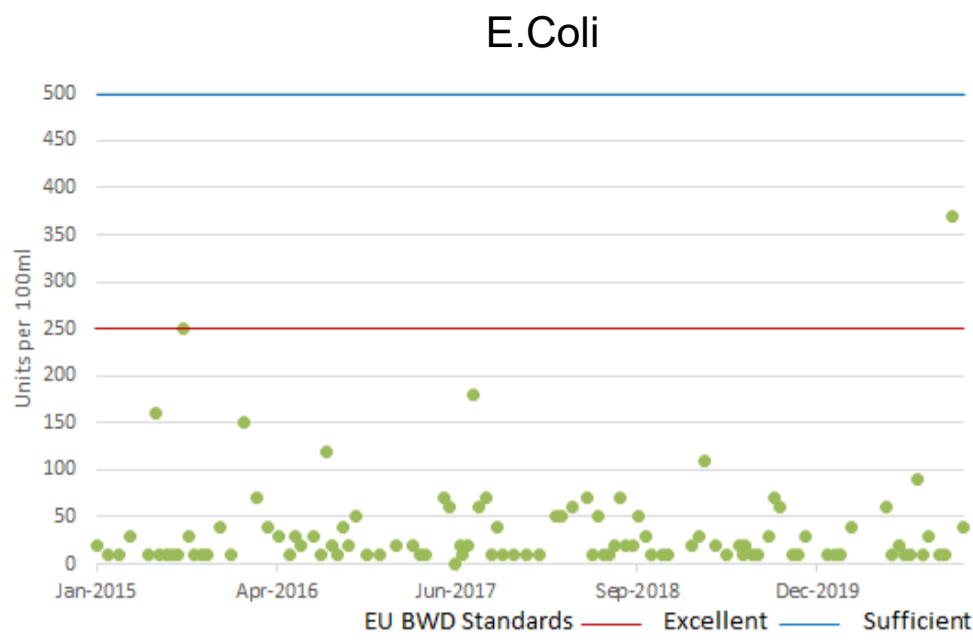

# Dell Quay - Analysis of Samples Taken between 07 Jan 2015 & 14 Dec 2020

# Dell Quay - Analysis of Samples Taken between 26 Jun 2007 & 14 Dec 2020

## Dell Quay - Sample Failure Analysis