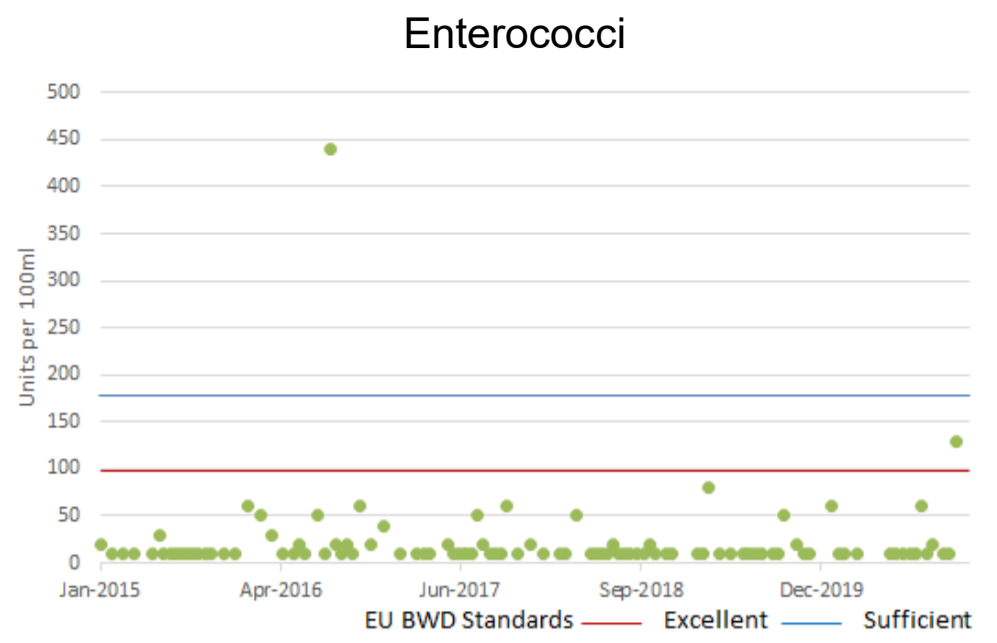

# Dell Quay - Analysis of Samples Taken between 07 Jan 2015 & 14 Dec 2020

# Dell Quay - Analysis of Samples Taken between 26 Jun 2007 & 14 Dec 2020

## Dell Quay - Sample Failure Analysis