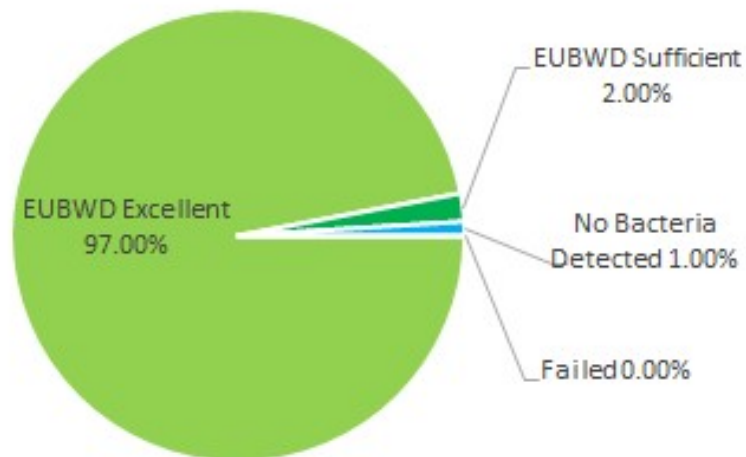

Thorney Island SC Slipway - Analysis of Samples Taken between 07 Jan 2015 & 14 Dec 2020

E.Coli

Enterococci

E.Coli

Enterococci