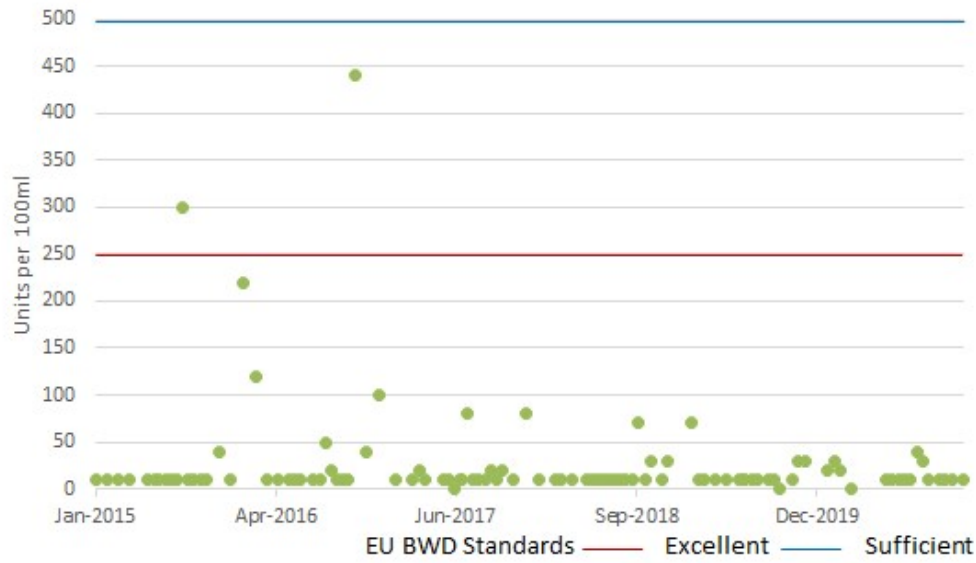

Thorney Island SC Slipway - Analysis of Samples Taken between 07 Jan 2015 & 14 Dec 2020

E.Coli

Enterococci

E.Coli

Enterococci