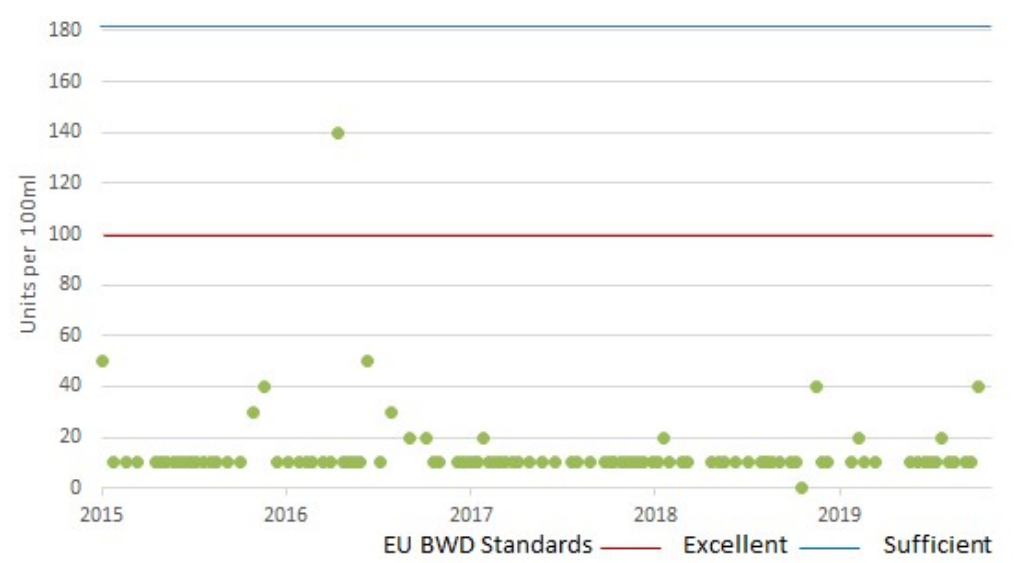

Thorney Island SC Slipway - Analysis of Samples Taken between 07 Jan 2015 & 14 Dec 2020

E.Coli

Enterococci

E.Coli

Enterococci